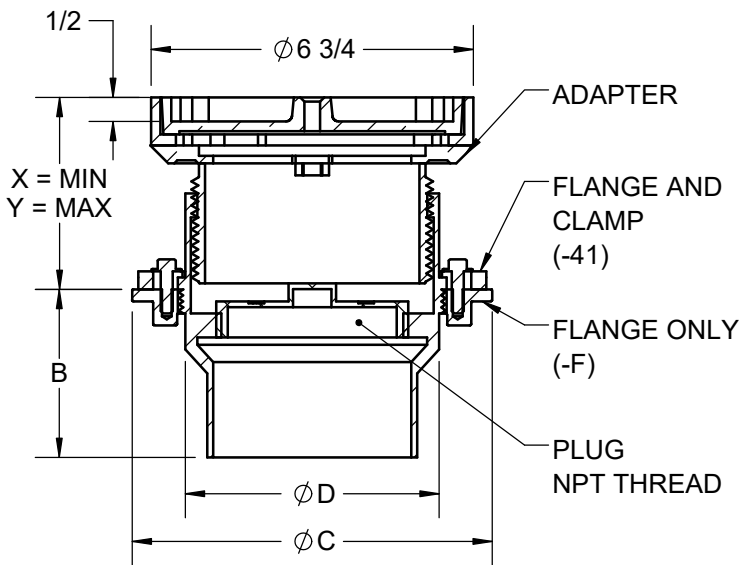

**SPECIFICATION:**

JOSAM 55000-1-13 SERIES COATED CAST IRON KLEENATRON® II LEVELEZE® FLOOR CLEANOUT, INTERNAL ABS CLEANOUT PLUG, ADJUSTABLE CAST IRON HOUSING WITH MEDIUM-DUTY SCORIATED SECURED ROUND SATIN NIKALOY COVER RECESSED FOR TERRAZZO FLOORING.

**CLEANOUT**  
ROUND TERRAZZO TOP

**55000-1-13**  
**55000-2-13**

SERIES

	PIPE SIZE	B	C	D	E	X	Y
	2"	3 3/4	7 1/2	5 9/16	4 5/8	2 7/8	4 5/8
	3"	3 3/4	7 1/2	5 9/16	4 5/8	2 7/8	4 5/8
	4"	3 3/4	7 1/2	5 9/16	4 5/8	2 7/8	4 5/8
	4" -X	4 1/4	9 3/16	7		2 3/4	4 11/16
	5" -Z	3 3/4	7 1/2	5 9/16	4 5/8	2 7/8	4 5/8
	6" -Z	4 1/4	9 3/16	7		2 3/4	4 11/16

-F	FLANGE ONLY
-CFC	CARPET CLEANOUT FLANGE COVER
-X	INSIDE CAULK OUTLET
-Y	HUB OUTLET W/GASKET (2", 3", & 4" SIZES ONLY)
-Z	NO-HUB OUTLET

DATE OF LAST CHANGE: 08/02/2016

DIMENSIONS ARE SUBJECT TO MANUFACTURERS TOLERANCES AND CHANGE WITHOUT NOTICE. WE CAN ASSUME NO RESPONSIBILITY FOR USE OF SUPERSEDED OR VOID DATA.