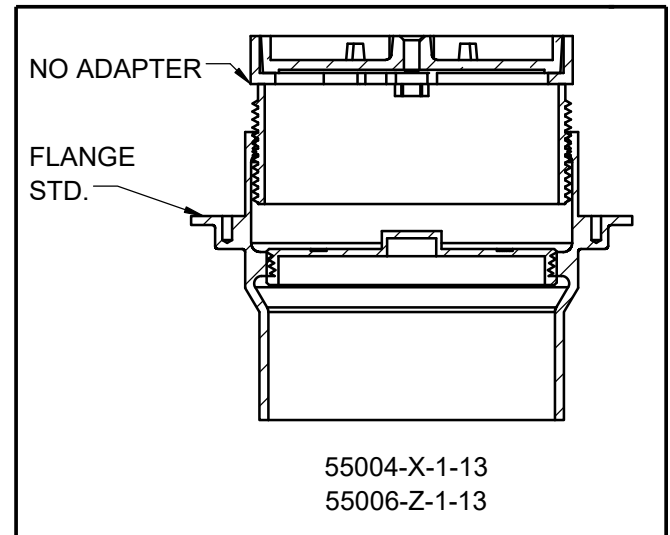

SPECIFICATION:

JOSAM 55000-1-13 SERIES COATED CAST IRON KLEENATRON® II LEVELEZE® FLOOR CLEANOUT, INTERNAL ABS CLEANOUT PLUG, ADJUSTABLE CAST IRON HOUSING WITH MEDIUM-DUTY SCORIATED SECURED ROUND SATIN NIKALOY COVER RECESSED FOR TERRAZZO FLOORING.

CLEANOUT
ROUND TERRAZZO TOP

55000-1-13
55000-2-13

SERIES

	PIPE SIZE	B	C	D	E	X	Y
	2"	3 3/4	7 1/2	5 9/16	4 5/8	2 7/8	4 5/8
	3"	3 3/4	7 1/2	5 9/16	4 5/8	2 7/8	4 5/8
	4"	3 3/4	7 1/2	5 9/16	4 5/8	2 7/8	4 5/8
	4" -X	4 1/4	9 3/16	7		2 3/4	4 11/16
	5" -Z	3 3/4	7 1/2	5 9/16	4 5/8	2 7/8	4 5/8
	6" -Z	4 1/4	9 3/16	7		2 3/4	4 11/16

-1-13	COVER RECESSED FOR TILE, SATIN FINISH NIKALOY
-2-13	COVER RECESSED FOR TILE, SATIN FINISH BRONZE
-14	CARPET CLEANOUT MARKER
-VP	SECURED COVER, VANDAL-PROOF SCREWS
-22	TAPER THREAD BRONZE PLUG
-31	GALVANIZED CAST IRON PARTS
-41	CLAMP RING AND FLANGE

-F	FLANGE ONLY
-CFC	CARPET CLEANOUT FLANGE COVER
-X	INSIDE CAULK OUTLET
-Y	HUB OUTLET W/GASKET (2", 3", & 4" SIZES ONLY)
-Z	NO-HUB OUTLET

DATE OF LAST CHANGE: 08/02/2016

DIMENSIONS ARE SUBJECT TO MANUFACTURERS TOLERANCES AND CHANGE WITHOUT NOTICE. WE CAN ASSUME NO RESPONSIBILITY FOR USE OF SUPERSEDED OR VOID DATA.

JOSAM COMPANY
MICHIGAN CITY, INDIANA

NOTES