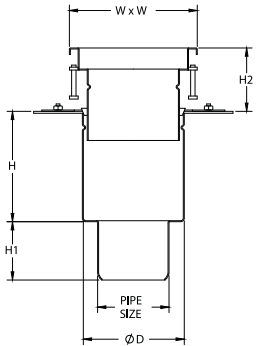

**6x6 SQUARE ADJUSTABLE TOP, 10" MAXIMUM DEPTH, NO-HUB OUTLET**

SERIES NUMBER	PIPE SIZE NOM.	D	H	H1	H2	W
43352	2"	5.4" 137 mm	5.7" 145mm	2.6" 65mm	2.0" - 5.1" 50mm - 130mm	5.9" 150mm
43353	3"	5.4" 137 mm	5.7" 145mm	2.6" 65mm	2.0" - 5.1" 50mm - 130mm	5.9" 150mm

**8x8 SQUARE ADJUSTABLE TOP, 10" MAXIMUM DEPTH, NO-HUB OUTLET**

SERIES NUMBER	PIPE SIZE NOM.	D	H	H1	H2	W
43452	2"	6.2" 157mm	6.7" 170mm	3.0" 75mm	2.0" - 3.9" 50mm - 100 mm	7.8" 197mm
43453	3"	6.2" 157mm	6.7" 170mm	3.0" 75mm	2.0" - 3.9" 50mm - 100 mm	7.8" 197mm
43454	4"	6.2" 157mm	6.7" 170mm	3.0" 75mm	2.0" - 3.9" 50mm - 100 mm	7.8" 197mm

Available with Side Outlet, -SO

**10x10 SQUARE ADJUSTABLE TOP, 14" MAXIMUM DEPTH, NO-HUB OUTLET**

SERIES NUMBER	PIPE SIZE NOM.	D	H	H1	H2	W
43572	2"	7.6" 193mm	8.3" 210mm	3.0" 75mm	2.0" - 6.3" 50mm - 160mm	9.7" 247mm
43573	3"	7.6" 193mm	8.3" 210mm	3.0" 75mm	2.0" - 6.3" 50mm - 160mm	9.7" 247mm
43574	4"	7.6" 193mm	8.3" 210mm	3.0" 75mm	2.0" - 6.3" 50mm - 160mm	9.7" 247mm

Available with Side Outlet, -SO

**12x12 SQUARE ADJUSTABLE TOP, 14" MAXIMUM DEPTH, NO-HUB OUTLET**

SERIES NUMBER	PIPE SIZE NOM.	D	H	H1	H2	W
43673	3"	10.0" 255mm	8.3" 210mm	3.7" 95mm	2.0" - 6.3" 50mm - 160mm	11.7" 297mm
43674	4"	10.0" 255mm	8.3" 210mm	3.7" 95mm	2.0" - 6.3" 50mm - 160mm	11.7" 297mm
43676	6"	10.0" 255mm	8.3" 210mm	3.7" 95mm	2.0" - 6.3" 50mm - 160mm	11.7" 297mm