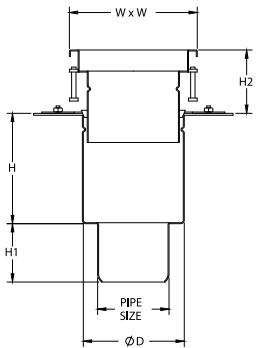

6x6 SQUARE ADJUSTABLE TOP, 10" MAXIMUM DEPTH, NO-HUB OUTLET

SERIES NUMBER	PIPE SIZE NOM.	D	H	H1	H2	W
43352	2"	5.4" 137 mm	5.7" 145mm	2.6" 65mm	2.0" - 5.1" 50mm - 130mm	5.9" 150mm
43353	3"	5.4" 137 mm	5.7" 145mm	2.6" 65mm	2.0" - 5.1" 50mm - 130mm	5.9" 150mm

8x8 SQUARE ADJUSTABLE TOP, 10" MAXIMUM DEPTH, NO-HUB OUTLET

SERIES NUMBER	PIPE SIZE NOM.	D	H	H1	H2	W
43452	2"	6.2" 157mm	6.7" 170mm	3.0" 75mm	2.0" - 3.9" 50mm - 100 mm	7.8" 197mm
43453	3"	6.2" 157mm	6.7" 170mm	3.0" 75mm	2.0" - 3.9" 50mm - 100 mm	7.8" 197mm
43454	4"	6.2" 157mm	6.7" 170mm	3.0" 75mm	2.0" - 3.9" 50mm - 100 mm	7.8" 197mm

Available with Side Outlet, -SO

10x10 SQUARE ADJUSTABLE TOP, 14" MAXIMUM DEPTH, NO-HUB OUTLET

SERIES NUMBER	PIPE SIZE NOM.	D	H	H1	H2	W
43572	2"	7.6" 193mm	8.3" 210mm	3.0" 75mm	2.0" - 6.3" 50mm - 160mm	9.7" 247mm
43573	3"	7.6" 193mm	8.3" 210mm	3.0" 75mm	2.0" - 6.3" 50mm - 160mm	9.7" 247mm
43574	4"	7.6" 193mm	8.3" 210mm	3.0" 75mm	2.0" - 6.3" 50mm - 160mm	9.7" 247mm

Available with Side Outlet, -SO

12x12 SQUARE ADJUSTABLE TOP, 14" MAXIMUM DEPTH, NO-HUB OUTLET

SERIES NUMBER	PIPE SIZE NOM.	D	H	H1	H2	W
43673	3"	10.0" 255mm	8.3" 210mm	3.7" 95mm	2.0" - 6.3" 50mm - 160mm	11.7" 297mm
43674	4"	10.0" 255mm	8.3" 210mm	3.7" 95mm	2.0" - 6.3" 50mm - 160mm	11.7" 297mm
43676	6"	10.0" 255mm	8.3" 210mm	3.7" 95mm	2.0" - 6.3" 50mm - 160mm	11.7" 297mm