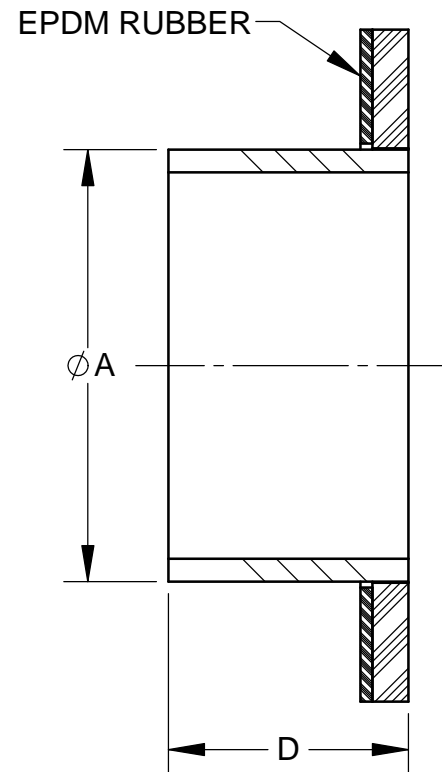

SPECIFICATION:

CATCH BASIN OUTLET MADE OF PVC PIPE TO CONNECT TO PVC PIPE. HARDWARE SUPPLIED BY OTHERS.

CB OUT
CATCH BASIN OUTLET

SERIES **PP 100/200/300**

SECTION A-A
SCALE 1 : 2

PART NUMBER	DIM "A"	DIM "B"	DIM "C"	DIM "D"	DIM "E"
350155	10.75"	10"	13"	6"	0.44"
350152	8.63"	8"	11"	4.75"	0.44"
350153	6.63"	6"	9"	3.75"	0.38"
350154	4.50"	4"	7"	2.50"	0.31"