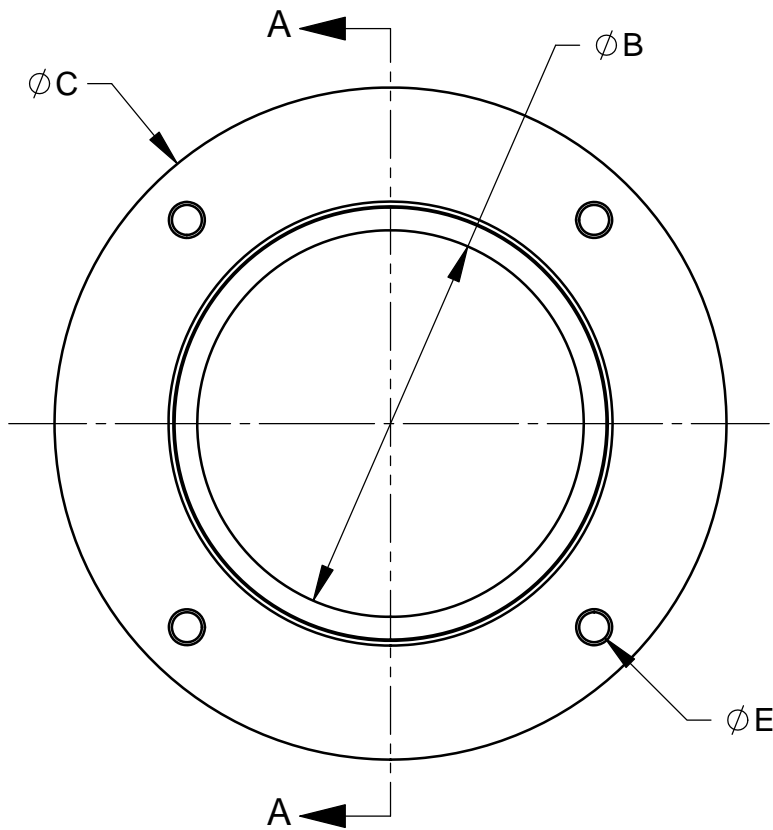

SPECIFICATION:

CATCH BASIN OUTLET MADE OF PVC PIPE TO CONNECT TO PVC PIPE. HARDWARE SUPPLIED BY OTHERS.

CB OUT
CATCH BASIN OUTLET

SERIES **PP 100/200/300**

SECTION A-A
SCALE 1 : 2

PART NUMBER	DIM "A"	DIM "B"	DIM "C"	DIM "D"	DIM "E"
350155	10.75"	10"	13"	6"	0.44"
350152	8.63"	8"	11"	4.75"	0.44"
350153	6.63"	6"	9"	3.75"	0.38"
350154	4.50"	4"	7"	2.50"	0.31"