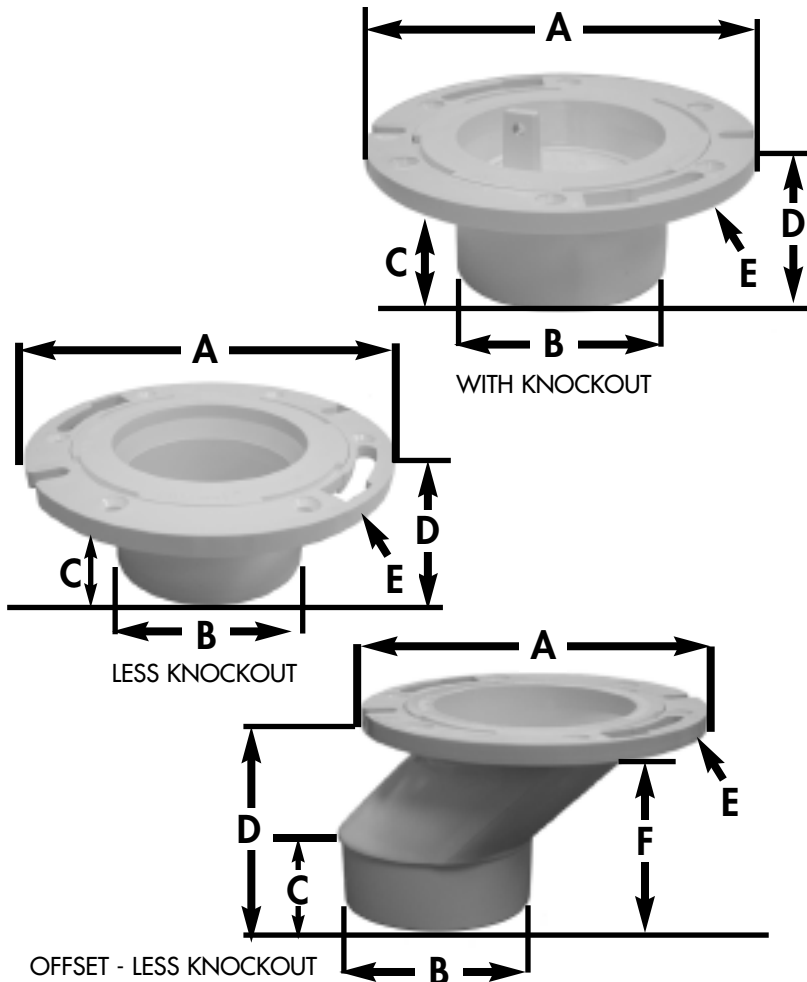

SPECIFICATION SUBMITTAL SHEET

jones stephens corporation

PLUMB FIT CLOSET FLANGES W/ PLASTIC SWIVEL RING

features and benefits:

- 3" x 4" fits over 3" and inside 4" schedule 40 DWV pipe
- 4" fits over schedule 40 DWV pipe
- 3" x 4" and 4" models available with or without knockout
- Plastic ring will not deteriorate
- 360° rotation
- 2 radial slots and 2 grooved slots for closet bolts
- 6 screw holes for securing to floor

This product and others like it can be found in the Jones Stephens catalog. Call today to order your catalog or download it from our website: www.plumbest.com

PVC	ABS	SIZE	A	B	C	D	E	F
<i>WITH KNOCKOUT</i>								
<input type="checkbox"/> C52-342	<input type="checkbox"/> C52-343	3" x 4"	7 ¹ / ₈ "	4 ¹ / ₁₆ "	2 ¹ / ₄ "	2 ⁵ / ₈ "	3/ ₈ "	-
<input type="checkbox"/> C52-402	<input type="checkbox"/> C52-403	4"	7 ¹ / ₈ "	5 ¹ / ₈ "	1 ³ / ₄ "	2 ³ / ₁₆ "	3/ ₈ "	-
<i>LESS KNOCKOUT</i>								
<input type="checkbox"/> C53-342	<input type="checkbox"/> C53-343	3" x 4"	7 ¹ / ₈ "	4"	2 ⁵ / ₁₆ "	2 ⁵ / ₈ "	3/ ₈ "	-
<input type="checkbox"/> C53-402	<input type="checkbox"/> C53-403	4"	7 ¹ / ₈ "	5 ¹ / ₈ "	1 ³ / ₄ "	2 ¹ / ₄ "	3/ ₈ "	-
<i>OFFSET - LESS KNOCKOUT</i>								
<input type="checkbox"/> C54-402	<input type="checkbox"/> C54-403	3" x 4"	7 ¹ / ₈ "	4"	1 ⁵ / ₈ "	4 ¹ / ₄ "	3/ ₈ "	4 ³ / ₁₆ "