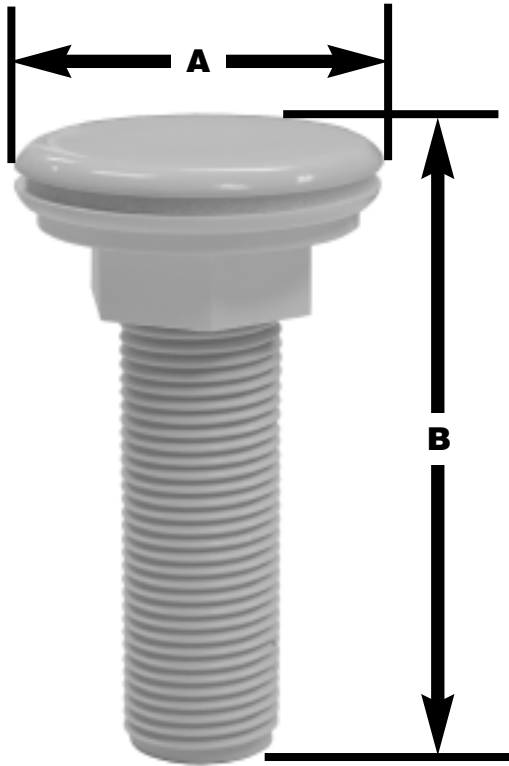

SPECIFICATION SUBMITTAL SHEET

j o n e s s t e p h e n s c o r p o r a t i o n

DECORATIVE FAUCET HOLE COVER

features and benefits:

- Molded Celcon—will not chip or peel
- Bagged

This product and others like it can be found in the Jones Stephens catalog. Call today to order your catalog or download it from our website: www.plumbest.com

PART NO.	DESCRIPTION	A	B
<input type="checkbox"/> C06-004	Polar white	1 3/4"	3"
<input type="checkbox"/> C06-005	Euro- white	1 3/4"	3"
<input type="checkbox"/> C06-006	Biscuit	1 3/4"	3"
<input type="checkbox"/> C06-007	Almond	1 3/4"	3"
<input type="checkbox"/> C06-008	Black	1 3/4"	3"
<input type="checkbox"/> C06-011	Chrome	1 3/4"	3"
<input type="checkbox"/> C06-012	Gold	1 3/4"	3"