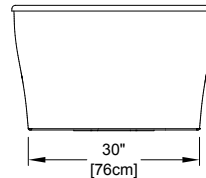

JASON®

HYDROTHERAPY

8328 MacArthur Dr. • North Little Rock, AR 72118
501.771.4477 • Fax: 501.771.2333
Customer Service: 800.255.5766
www.jasoninternational.com

forma® Collection Specifications

RE630PS

AirMasseur® & Soaking

AIRMASSEUR BLOWER
MUST BE REMOTE
MOUNTED OR
INSTALLED IN AN AEC
EQUIPMENT CABINET.

Patents received or pending.

Includes Linear Overflow Drain Assembly

Note: Dimensional Tolerances: ±1/4"

Drop-in-Hole Size:	N/A
Operating Capacity:	53 Gal.
Overflow Capacity:	98 Gal.
Floor Loading / sq.ft.	
(Air/Soaking):	54.6 / 52.0 lbs.
Carton Wt. (Air/Soaking):	195 / 157 lbs.
Cube:	39.8 ft.³

AirMasseur® Blower must be remote-mounted or installed in an Acrylic Equipment Cabinet.

Construction: Fiberglass reinforced acrylic bath with Level Form™ full-support base.

We provide products listed with Intertek ETL SEMKO (Edison Testing Laboratories) U.S. and Canadian and with International Association of Plumbing and Mechanical Officials (IAPMO). Consult factory with your listing requirements.

Standard		A 120V system that includes a 1HP, variable speed air blower with integral air heater; automatic purge cycle; an electronic control that operates blower and blower speed for continuous, pulse or wave massage modes; and a 20-minute timer.
Premier		A 120V system that includes a 1HP, variable speed air blower with integral air heater; (2) Chromatherapy mood lights; Automatic Ozone System; an electronic control that operates blower and blower speed for continuous, pulse or wave massage modes; automatic purge cycle; and a 20-minute timer. The keypad also operates the LED Chromatherapy mood lights.
Signature		A 120V system that includes a 1HP, variable speed air blower with integral air heater; (2) Chromatherapy mood lights; Automatic Ozone System; a digital control with LCD display window; automatic purge cycle; and a 20-minute timer. Control keypad operates the blower and blower speed for continuous, pulse or wave massage modes, LED Chromatherapy mood lights and shows blower speed, water temperature and time remaining. Includes a floating Universal Remote Control that operates all functions of blower and LED Chromatherapy mood lights plus TV, DVD, CD, etc.