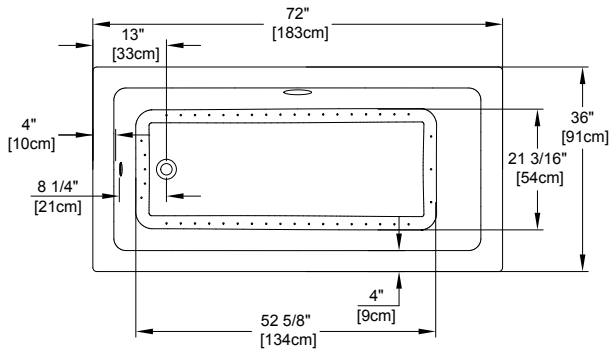

AirMasseur[®] & Soaking

AIRMASSEUR BLOWER
 MUST BE REMOTE
 MOUNTED OR
 INSTALLED IN AN AEC
 EQUIPMENT CABINET.

Patents received or pending.

Includes Linear Overflow Drain Assembly

Note: Dimensional Tolerances: ±1/4"

Drop-in-Hole Size:	N/A
Operating Capacity:	53 Gal.
Overflow Capacity:	98 Gal.
Floor Loading / sq.ft.	
(Air/Soaking):	54.6 / 52.0 lbs.
Carton Wt. (Air/Soaking):	195 / 157 lbs.
Cube:	39.8 ft. ³

AirMasseur[®] Blower must be remote-mounted or installed in an Acrylic Equipment Cabinet.