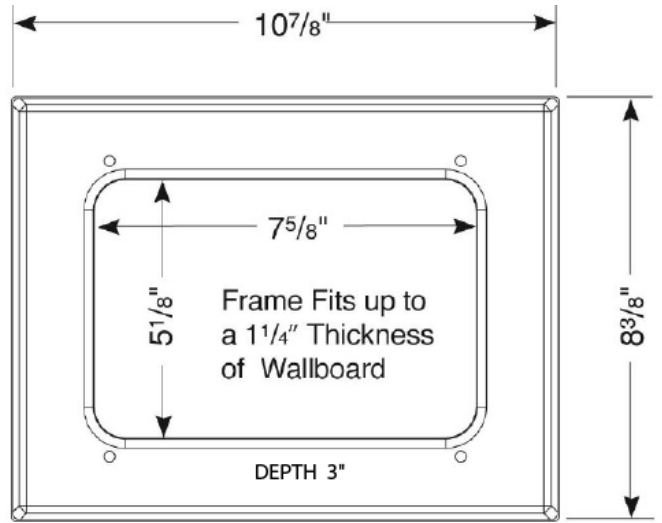

Center Drain, Stainless Steel WMOB
with Quarter-Turn Arrester Valves