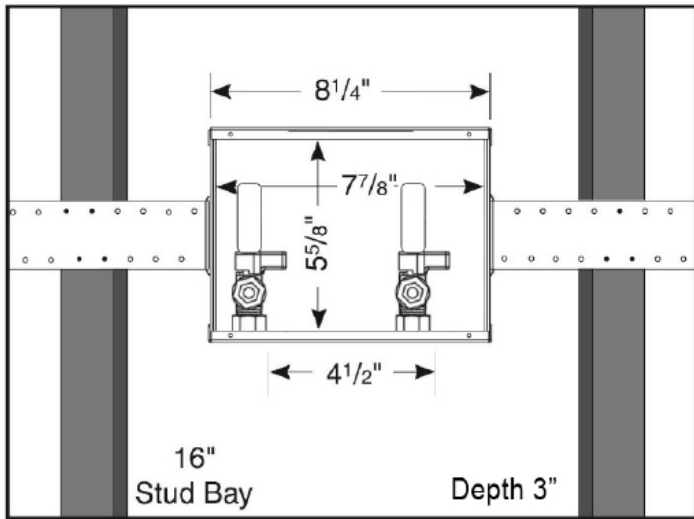

Center Drain, Stainless Steel WMOB
with Quarter-Turn Arrester Valves

SPECIFICATION

Furnish and install stainless steel washing machine outlet box. Unit shall be Guy Gray product code as manufactured by IPS Corporation.

BOX MATERIAL

304 Stainless Steel, 20 Gauge

VALVE & DRAIN OPTIONS

Quarter-Turn arrester valves with 1/2" MIP/Sweat connection furnished. 2" Slipnut drain. Valves comply with ASME A112.18.1.

Product #	Description	Model #	Quantity
82327	Center Drain, Stainless Steel Washing Machine Outlet Box, with Sweat Arrester Valves	SSWB3	5