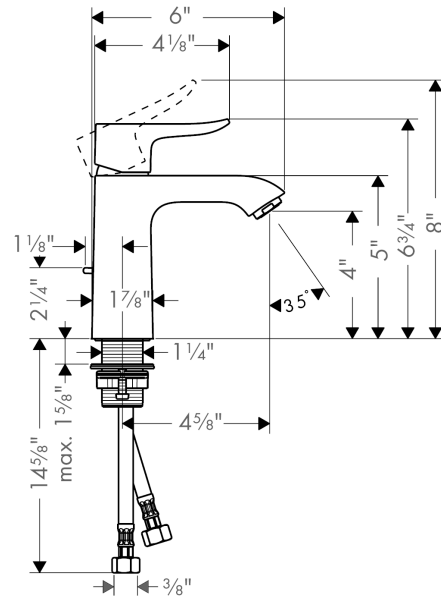

Metris

Metris 110 Single-Hole Faucet

Finishes : **chrome** Part no. : **31080001**

Description

Features

- Solid brass
- Aerated spray
- Flow: 1.2 GPM
- Ceramic cartridge
- Includes pop-up assembly

Optional accessories

- Base Plate for Contemporary Single-Hole Faucets, 6" (#06490USA)

Item details

List Price

\$ 300.00

Technology

Compliance

Product image

Scale drawing

Metris

Metris 110 Single-Hole Faucet

Finishes : **chrome** Part no. : **31080001**

Exploded drawing

Year of production: >01/12

Metris
Metris 110 Single-Hole Faucet

 Finishes : **chrome** Part no. : **31080001**

Spare parts list

Year of production: >01/12

Pos.	Description	Part no.	Price	PU
1	handle	95519000	-	1
2	screw cover	96338000	-	1
3	flange	97406000	-	1
4	nut	97209000	-	1
5	cartridge, assy	92730000	-	1
6	locking screw for handle	95140000	-	1
7	seal	95008000	-	1
8	adapter for cartridge	98750000	-	1
9	aerator M24x1 (5 l/min)	13185000	-	1
10	fixing set (Ø 32)	13961000	-	1
11	flat seal	98749000	-	1
12	connection hose 18½" M8x0,75 3/8"	96321001	-	1
13	pull rod	96657000	-	1
14	O-Ring 32x2	98193000	-	1
15	O-Ring 30x2	98186000	-	1
a	pop up waste	88509000	-	1