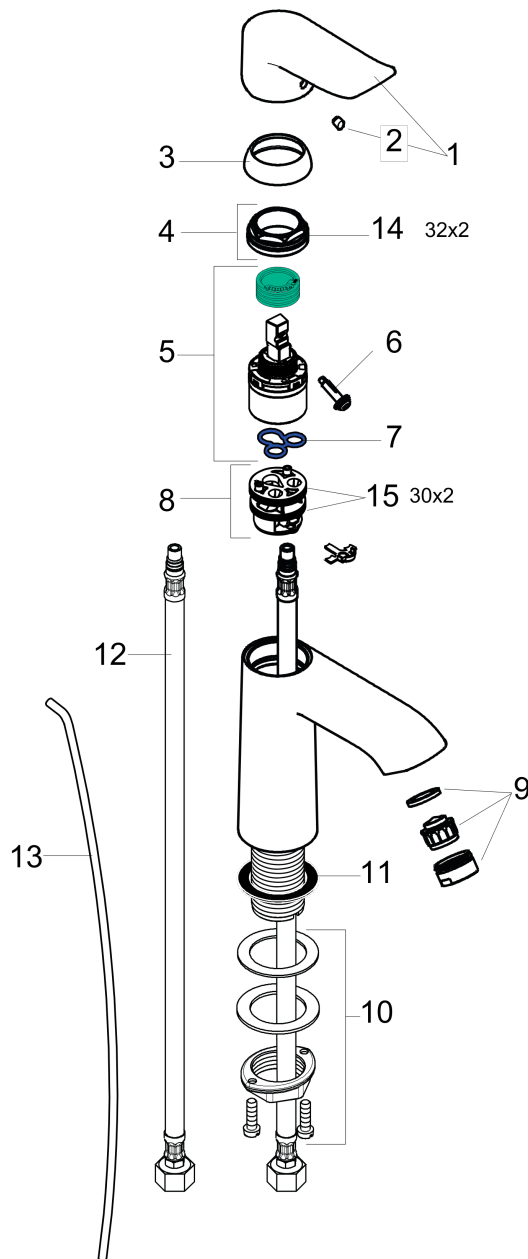

Metris

Metris 110 Single-Hole Faucet

Finishes : **chrome** Part no. : **31080001**

Description

Features

- Solid brass
- Aerated spray
- Flow: 1.2 GPM
- Ceramic cartridge
- Includes pop-up assembly

Optional accessories

- Base Plate for Contemporary Single-Hole Faucets, 6" (#06490USA)

Item details

List Price

\$ 300.00

Technology

Compliance

Product image

Scale drawing

Metris

Metris 110 Single-Hole Faucet

Finishes : **chrome** Part no. : **31080001**

Exploded drawing

Year of production: >01/12

Metris
Metris 110 Single-Hole Faucet

 Finishes : **chrome** Part no. : **31080001**

Spare parts list

Year of production: >01/12

Pos.	Description	Part no.	Price	PU
1	handle	95519000	-	1
2	screw cover	96338000	-	1
3	flange	97406000	-	1
4	nut	97209000	-	1
5	cartridge, assy	92730000	-	1
6	locking screw for handle	95140000	-	1
7	seal	95008000	-	1
8	adapter for cartridge	98750000	-	1
9	aerator M24x1 (5 l/min)	13185000	-	1
10	fixing set (Ø 32)	13961000	-	1
11	flat seal	98749000	-	1
12	connection hose 18½" M8x0,75 3/8"	96321001	-	1
13	pull rod	96657000	-	1
14	O-Ring 32x2	98193000	-	1
15	O-Ring 30x2	98186000	-	1
a	pop up waste	88509000	-	1