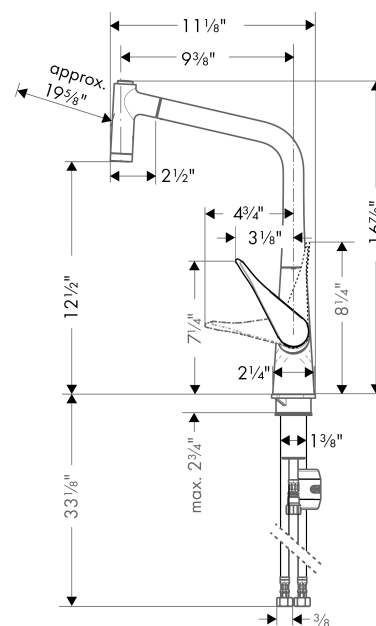

Metris
Metris 2-Spray HighArc Kitchen Faucet, Pull-Out
 Finishes : **chrome** Part no. : **14820001**

Description

Features

- Swivel range 150°
- Laminar and needle spray
- Locking spray diverter (reverts to default spray mode upon valve closing)
- MagFit magnetic sprayhead docking
- Flow: 1.75 GPM
- Ceramic cartridge
- 3/8" hoses

Optional accessories

- Metris Bar Faucet (#04509USA)
- Universal Base Plate for Single-Hole Kitchen Faucets, 10" (#14019USA)

Item details

List Price \$ 630.00

Technology

Compliance

Product image

Scale drawing

Metris
Metris 2-Spray HighArc Kitchen Faucet, Pull-Out
Finishes : **chrome** Part no. : **14820001**

Exploded drawing

Year of production: >08/13

Metris
Metris 2-Spray HighArc Kitchen Faucet, Pull-Out

 Finishes : **chrome** Part no. : **14820001**

Spare parts list

Year of production: >08/13

Pos.	Description	Part no.	Price	PU
1	O-ring 11x2	98127000	-	1
2	filter	97735000	-	1
3	non return valve	95340000	-	1
4	screw cover	96338000	-	1
5	nut	97209000	-	1
6	cartridge, assy	92730000	-	1
7	seal	95008000	-	1
8	hose 1,50 m	88624000	-	1
9	connection hose 35½" M8x0,75 3/8"	96316001	-	1
10	weight	98551000	-	1
11	support	97523000	-	1
12	fixing set (Ø 34)	95049000	-	1
13	lever collar	97548000	-	1
14	connection hose 600 mm M10x1	95561000	-	1
15	flange	95498000	-	1
16	locking screw for handle	95140000	-	1
17	seal	92582000	-	1
18	non return valve	96737000	-	1
a	spout cpl.	98491000	-	1
b	handle	98455000	-	1
c	spray former	92183000	-	1
d	weight	92500000	-	1
e	handspray	98492001	-	1