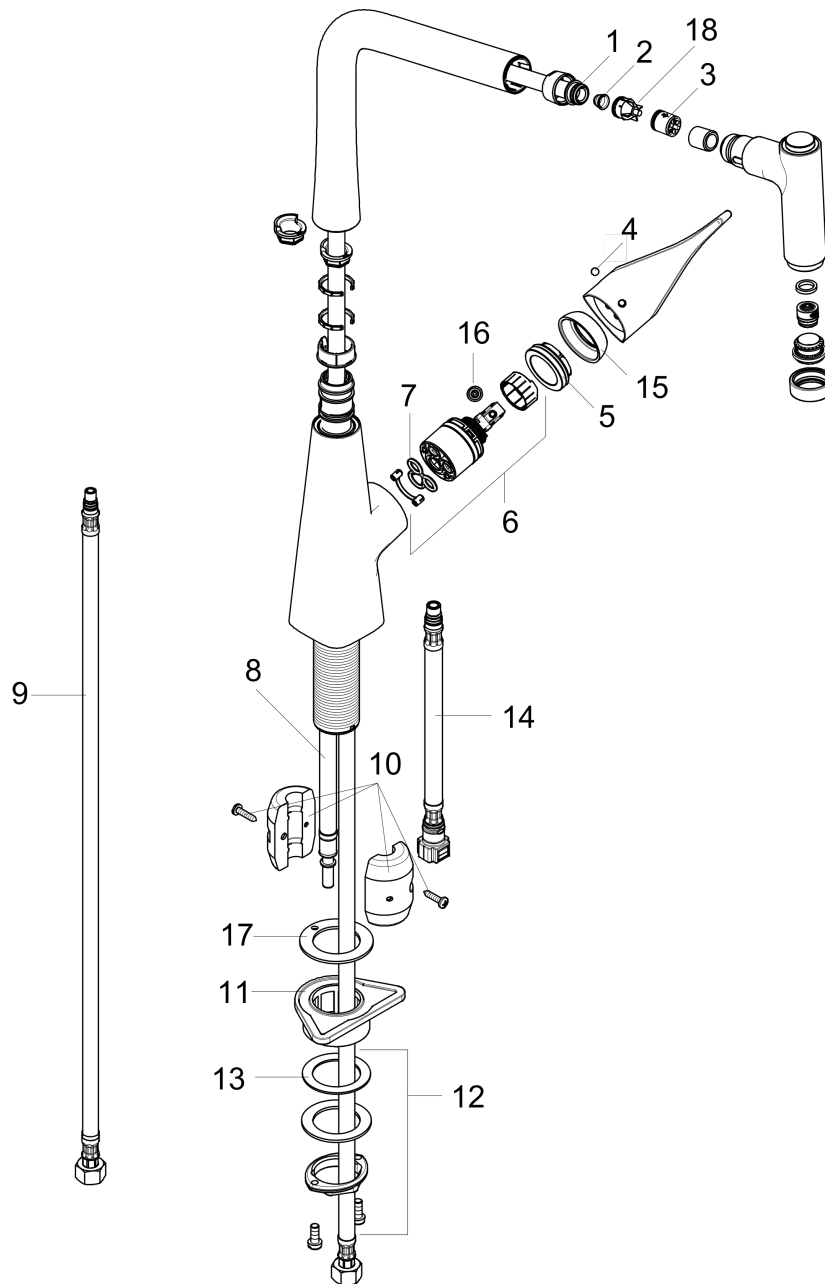

Metris
Metris 2-Spray HighArc Kitchen Faucet, Pull-Out
 Finishes : **chrome** Part no. : **14820001**

Description

Features

- Swivel range 150°
- Laminar and needle spray
- Locking spray diverter (reverts to default spray mode upon valve closing)
- MagFit magnetic sprayhead docking
- Flow: 1.75 GPM
- Ceramic cartridge
- 3/8" hoses

Optional accessories

- Metris Bar Faucet (#04509USA)
- Universal Base Plate for Single-Hole Kitchen Faucets, 10" (#14019USA)

Item details

List Price \$ 630.00

Technology

Compliance

Product image

Scale drawing

Metris
Metris 2-Spray HighArc Kitchen Faucet, Pull-Out
Finishes : **chrome** Part no. : **14820001**

Exploded drawing

Year of production: >08/13

Metris
Metris 2-Spray HighArc Kitchen Faucet, Pull-Out

 Finishes : **chrome** Part no. : **14820001**

Spare parts list

Year of production: >08/13

Pos.	Description	Part no.	Price	PU
1	O-ring 11x2	98127000	-	1
2	filter	97735000	-	1
3	non return valve	95340000	-	1
4	screw cover	96338000	-	1
5	nut	97209000	-	1
6	cartridge, assy	92730000	-	1
7	seal	95008000	-	1
8	hose 1,50 m	88624000	-	1
9	connection hose 35½" M8x0,75 3/8"	96316001	-	1
10	weight	98551000	-	1
11	support	97523000	-	1
12	fixing set (Ø 34)	95049000	-	1
13	lever collar	97548000	-	1
14	connection hose 600 mm M10x1	95561000	-	1
15	flange	95498000	-	1
16	locking screw for handle	95140000	-	1
17	seal	92582000	-	1
18	non return valve	96737000	-	1
a	spout cpl.	98491000	-	1
b	handle	98455000	-	1
c	spray former	92183000	-	1
d	weight	92500000	-	1
e	handspray	98492001	-	1