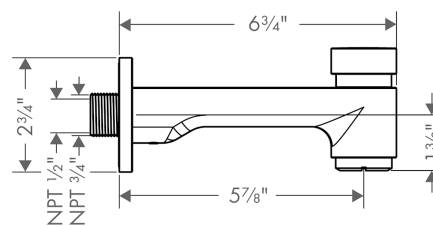

S Tub Spout with Diverter

Finishes : **Chrome** Part no. : **14414001**

Description

Features

- Solid brass
- 1/2" female and 3/4" male adaptor included

Item details

List Price \$ 201.00

Compliance

Product image

Scale drawing

S Tub Spout with Diverter

Finishes : **Chrome** Part no. : **14414001**

Exploded drawing

Year of production: >06/07

S Tub Spout with Diverter

Finishes : **Chrome** Part no. : **14414001**

Spare parts list

Year of production: >06/07

Pos.	Description	Part no.	Price	PU
1	connecting thread	96472001	-	1
2	O-ring 16x2,5	98134000	-	1
3	hollow set screw M6x8	97810000	-	1