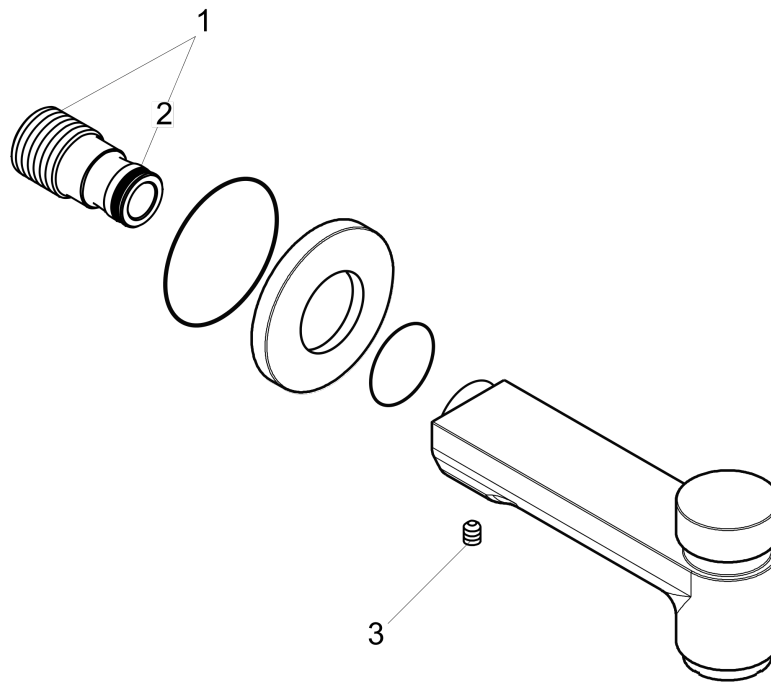

S Tub Spout with Diverter

Finishes : **Chrome** Part no. : **14414001**

Description

Features

- Solid brass
- 1/2" female and 3/4" male adaptor included

Item details

List Price \$ 201.00

Compliance

Product image

Scale drawing

S Tub Spout with Diverter

Finishes : **Chrome** Part no. : **14414001**

Exploded drawing

Year of production: >06/07

S Tub Spout with Diverter

Finishes : **Chrome** Part no. : **14414001**

Spare parts list

Year of production: >06/07

Pos.	Description	Part no.	Price	PU
1	connecting thread	96472001	-	1
2	O-ring 16x2,5	98134000	-	1
3	hollow set screw M6x8	97810000	-	1