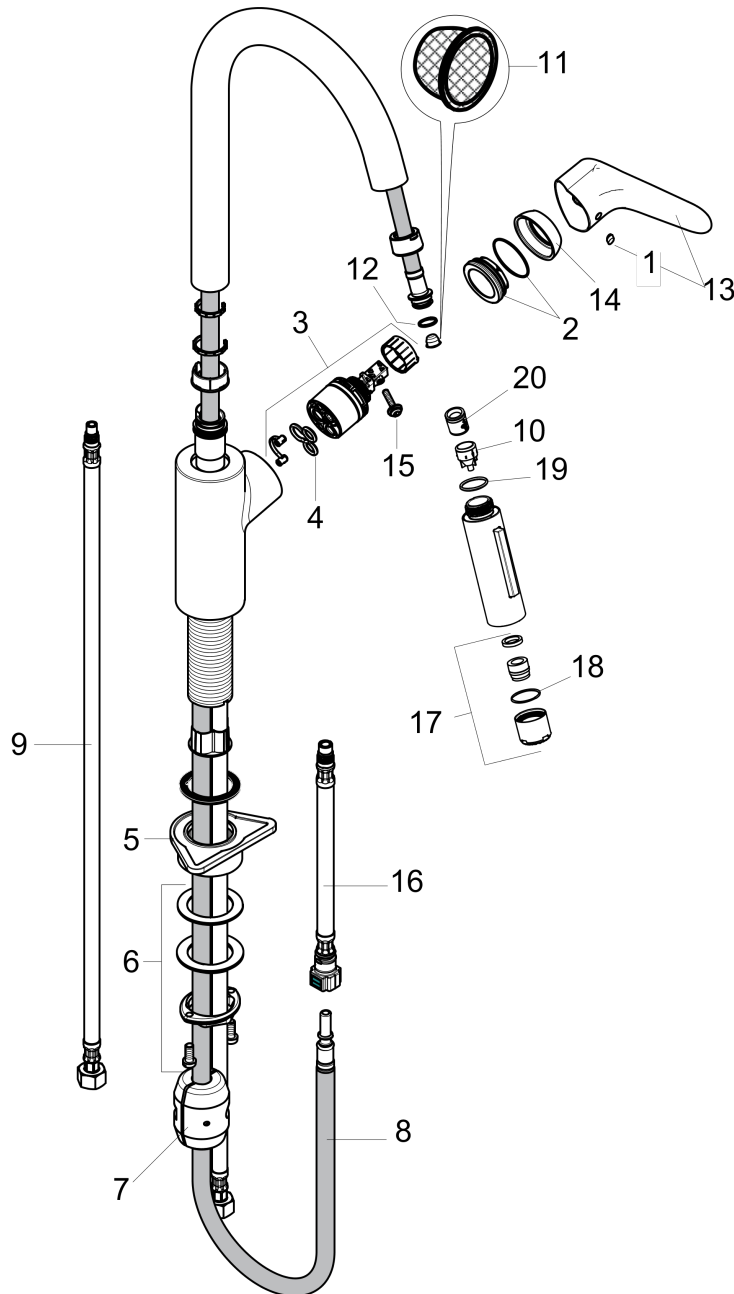

#### Scale drawing

## Focus

Focus 2-Spray HighArc Kitchen Faucet, Pull-Down, 1.75 GPM

Finishes : chrome Part no. : 04505000

### Exploded drawing

Year of production: >11/15

**Focus**
**Focus 2-Spray HighArc Kitchen Faucet, Pull-Down, 1.75 GPM**

 Finishes : **chrome**    Part no. : **04505000**

**Spare parts list**

Year of production: &gt;11/15

Pos.	Description	Part no.	Price	PU
1	screw cover	96338000	-	1
2	nut	97209000	-	1
3	cartridge, assy	92730000	-	1
4	seal	95008000	-	1
5	support	97523000	-	1
6	fixing set (Ø 34)	95049000	-	1
7	weight	98551000	-	1
8	hose 1,50 m	88624000	-	1
9	connection hose 35½" M8x0,75 3/8"	96316001	-	1
10	set of non return valves DW 15	97350000	-	1
11	filter	97735000	-	1
12	O-ring 11x2	98127000	-	1
13	handle	98460000	-	1
14	flange	95498000	-	1
15	locking screw for handle	95140000	-	1
16	connection hose 600 mm M10x1	95561000	-	1
17	aerator laminar M22x1 (15 l/min)	95909000	-	1
18	O-ring 18x1,5	98231000	-	1
19	O-ring 20x1	98140000	-	1
20	non return valve	93218000	-	1
a	spout cpl.	95562000	-	1
b	service tool	95910000	-	1