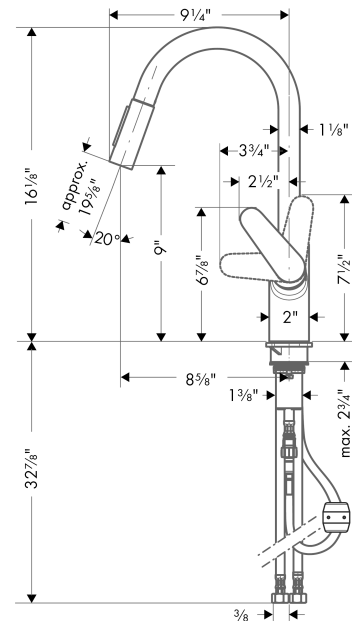

##### Features

- Swivel range 150°
- Laminar and needle spray
- Toggle spray diverter
- MagFit magnetic sprayhead docking
- Flow: 1.75 GPM (6.6 L/min)
- Ceramic cartridge

#### Technology

#### Scale drawing

Pos.	Description	Part no.	Price	PU
1	screw cover	96338000	-	1
2	nut	97209000	-	1
3	cartridge, assy	92730000	-	1
4	seal	95008000	-	1
5	support	97523000	-	1
6	fixing set (Ø 34)	95049000	-	1
7	weight	98551000	-	1
8	hose 1,50 m	88624000	-	1
9	connection hose 35½" M8x0,75 3/8"	96316001	-	1
10	set of non return valves DW 15	97350000	-	1
11	filter	97735000	-	1
12	O-ring 11x2	98127000	-	1
13	handle	98460000	-	1
14	flange	95498000	-	1
15	locking screw for handle	95140000	-	1
16	connection hose 600 mm M10x1	95561000	-	1
17	aerator laminar M22x1 (15 l/min)	95909000	-	1
18	O-ring 18x1,5	98231000	-	1
19	O-ring 20x1	98140000	-	1
20	non return valve	93218000	-	1
a	spout cpl.	95562000	-	1
b	service tool	95910000	-	1