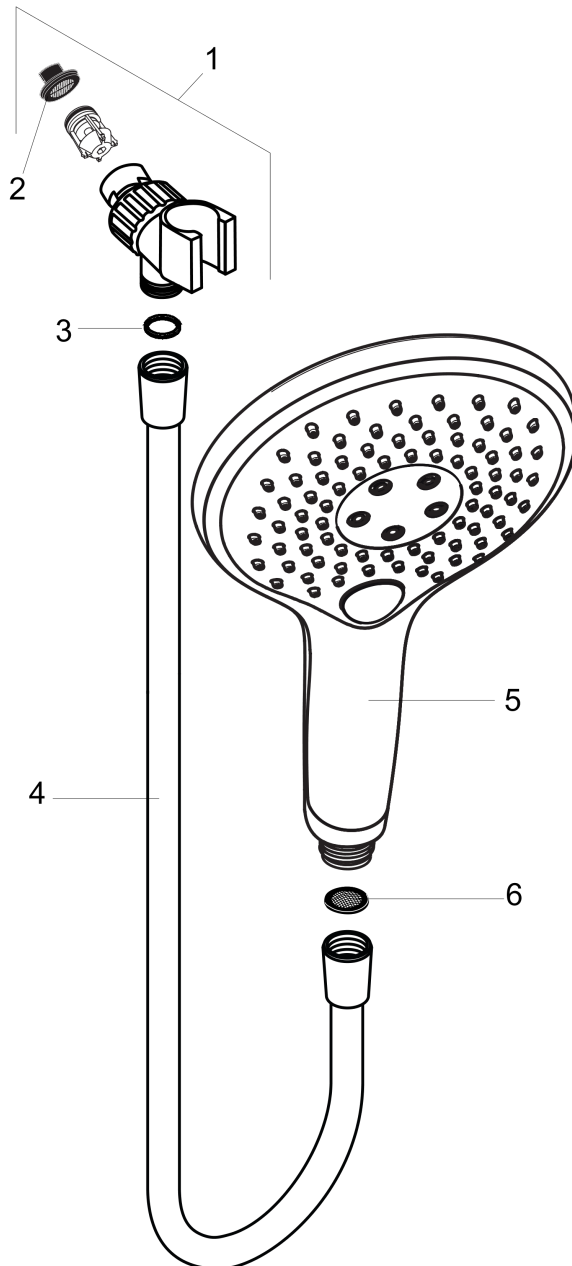

### Product image

### Scale drawing

**Raindance Select S**  
**Raindance Select S 150 AIR 3-Jet Handshower Set**  
Finishes : **Chrome**    Part no. : **04487000**

## Exploded drawing

Year of production: >03/12

**Raindance Select S**  
**Raindance Select S 150 AIR 3-Jet Handshower Set**  
 Finishes : **Chrome**    Part no. : **04487000**

## Spare parts list

Year of production: >03/12

Pos.	Description	Part no.	Price	PU
1	shower holder	06505003	-	1
2	filter packing	88649000	-	1
3	seal	98058000	-	1
4	hose	28276003	-	1
5	handshower	28588001	-	1
6	filter packing	94246000	-	1