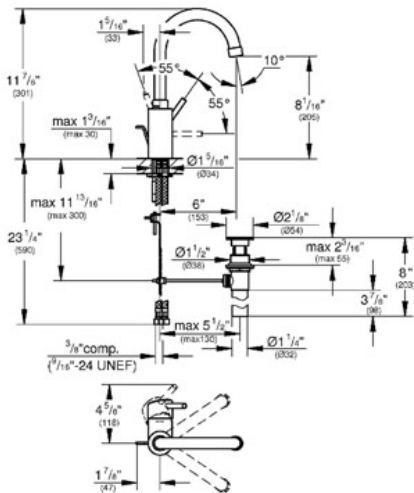

CONCETTO  
Single-lever basin mixer 1/2"  
L-Size

MODEL # 32138

GROHE America, Inc | 200 North Gary Avenue, Suite G, Roselle, IL 60172  
Phone: +1 (800) 444-7643 | Fax: +1 (800) 225-2778 | us-customerservice@grohe.com

Pure Freude an Wasser

GROHE

**Product Description:**  
Single-lever basin mixer 1/2"  
L-Size

**Standard Specification:**

- GROHE StarLight® finish
- GROHE SilkMove® ceramic cartridge
- GROHE QuickFix® rapid installation system
- Single hole installation
- Adjustable flow rate limiter
- Swivel tubular spout with stop limiter
- Flow control
- Stainless Steel Braided Flexible Supplies
- 1 1/4" pop-up waste set
- Lever attachment cover
- Optional temperature limiter ref. no. 46 375
- Max Flow Rate 1.5 gpm (5.7 L/min)

**Applicable Codes & Standards:**

- Energy Policy Act of 1992
- NSF 61
- ASME A112.18.1/CSA B125.1
- US Federal and State material regulations
- EPA WaterSense®
- ICC/ANSI A117.1

**Color:**

- 32138 001 chrome
- 32138 EN1 Brushed Nickel inf