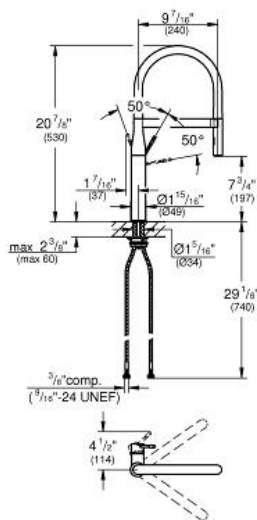

ESSENCE PROFESSIONAL Single-Handle Kitchen Faucet

MODEL # 30295000

Pure Freude
an Wasser

GROHE

ADA

Product Description: ESSENCE PROFESSIONAL Single-Handle Kitchen Faucet

Standard Specification:

- Single hole installation
- **GROHE StarLight** chrome finish
- **GROHE SilkMove** 1.1" (28 mm) ceramic cartridge
- Flow strainer
- With integrated temperature limiter
- Professional spray
- With flexible, hygienic GROHFlexx kitchen Santoprene hose
- Diverter: laminar spray/SpeedClean shower jet
- Automatic return to laminar spray
- Metal spray
- **GROHE EasyDock M** integrated magnet for seamless docking of the spray head
- Swivel spout
- Swivel area 360°
- Protected against backflow
- Stainless steel flex lines
- Quick installation system
- Max Flow Rate 1.75 gpm

Applicable Codes & Standards:

- Energy Policy Act of 1992
- NSF 61
- ASME A112.18.1/CSA B125.1
- US Federal and State material regulations

Color:

- 30295000 StarLight Chrome