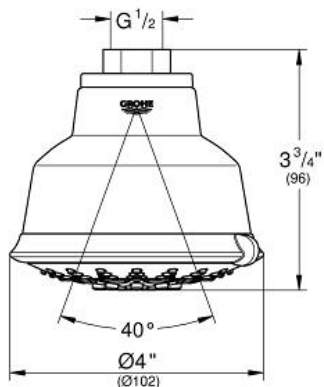

Product Description:
RELEXA RUSTIC 100 FIVE
Shower Head 5 Sprays

Standard Specification:

- 1/2" Connection thread
- 2.5 gpm (9.5 l/min) flow limiter
- GROHE DreamSpray perfect flow
- GROHE StarLight chrome finish
- SpeedClean® anti-lime system
- Inner WaterGuide for a longer life
- Min. recommended pressure: 15 psi

Applicable Codes & Standards:

- ASME A112.18.1/CSA B125.1

Color:

- 27126001 StarLight Chrome