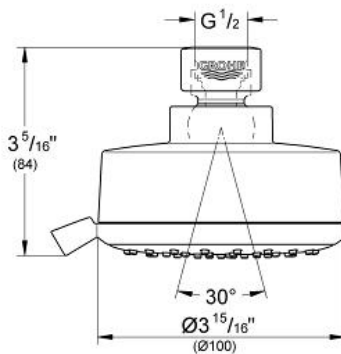

NEW TEMPESTA  
COSMOPOLITAN 100  
Shower Head 4 Sprays  
MODEL # 26043EN0

Pure Freude  
an Wasser

GROHE

**Product Description:**  
NEW TEMPESTA COSMOPOLITAN 100  
Shower Head 4 Sprays

**Standard Specification:**

- 4 Sprays: GROHE Rain O<sup>2</sup>, Rain, Massage and Jet
- Rotating ball joint ± 15°
- GROHE EcoJoy 2.0 gpm flow limiter
- GROHE DreamSpray perfect spray pattern
- GROHE StarLight finish
- SpeedClean® anti-lime system
- Inner WaterGuide for a longer life
- Suitable for instantaneous heater
- Min. recommended pressure: 15 psi
- Blister pack