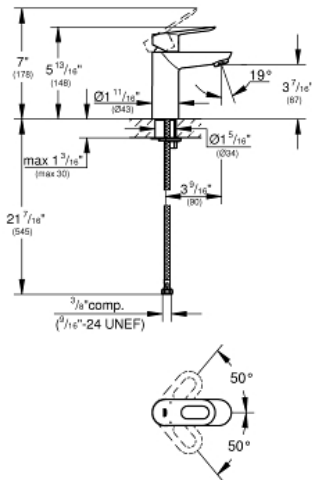

BAULOOP
Single-Handle Bathroom Faucet
MODEL # 23085000

Pure Freude
an Wasser

GROHE

Product Description:
BAULOOP
Single-Handle Bathroom Faucet

- Standard Specification:**
- Single hole installation
 - Metal lever
 - 1 1/8" ceramic cartridge
 - Chrome Finish
 - Flow control
 - 6" escutcheon
 - Smooth body
 - Stainless steel flex lines
 - Quick installation system
 - Max Flow Rate: 1.5 gpm (5.7 L/min)

- Applicable Codes & Standards:**
- Energy Policy Act of 1992
 - NSF 61
 - ASME A112.18.1/CSA B125.1
 - US Federal and State material regulations
 - EPA WaterSense®
 - ICC/ANSI A117.1

Color:
□ 23085000 StarLight Chrome