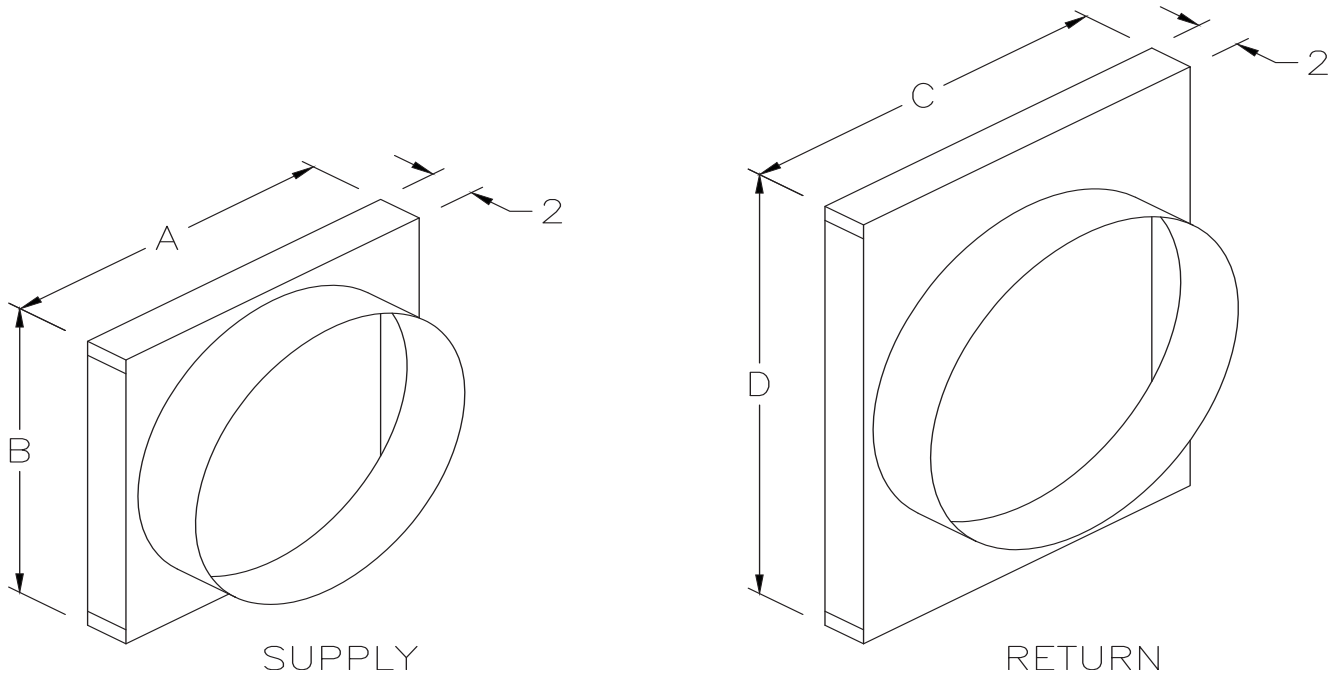

SQRPCH- HORIZONTAL SQUARE TO ROUND FOR GOODMAN GPX-H MODELS

	SQRPCH101	SQRPCH101-14	SQRPCH102-103	SQRPCH102103-14
A	15.25	15.25	17	17
B	15.25	15.25	17	17
C	17	17	19	19
D	22.5	22.5	24.5	24.5
SUP	ø14	ø14	ø16	ø14
RET	ø16	ø14	ø18	ø14

Specifications

22 Gauge Steel Construction

Internally Insulated

Kit Contains Supply and Return Transition

Square Adapters Oversized and Flanged For Easy Attachment