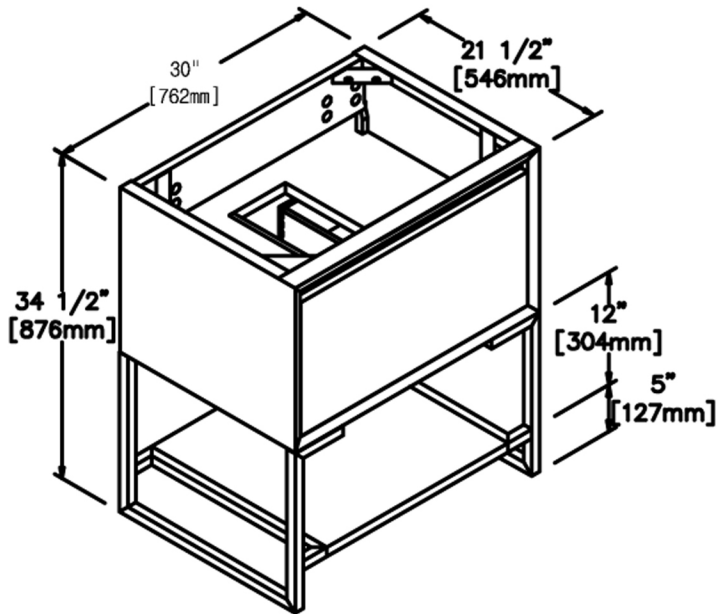

1525-V30

30" Vanity

SPECIFICATION SHEET

Features

- Materials: Poplar Solids with Hardwood Veneers
- Drawers: 1
- Drawer Boxes: 1/2" Solid Pine, English dovetail
- Glides: Push open
- Shelves: 1 (concealed-fixed), 1 (open)
- Metal trim: 1-1/4" metal plate, powder coated Gunmetal Gray
- Metal legs: 1" Square tube, Powder-coated Gunmetal Gray
- Back panel: Fully covered
- Side panels: 1" PB with Hardwood Veneers