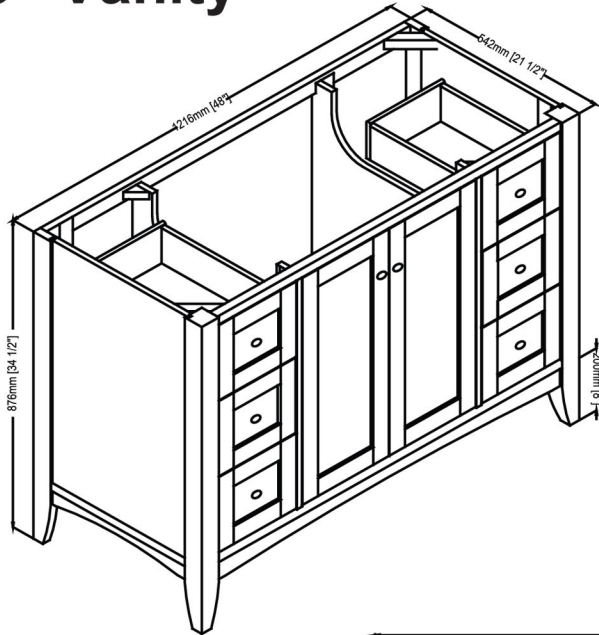

Shaker Americana

1512-V48
48" Vanity

SPECIFICATION SHEET

Features

Materials: Poplar solids with Hardwood veneers

Hinges: Fully concealed, soft closing

Doors: 2

Glides: Soft closing

Drawers: 6

Drawer Boxes: 1/2" solid pine four sided
English dovetail

Shelves: 1 (adjustable)

Back panel: Fully covered

Hardware: Brushed Nickel

Side Panels: 5/8" MDF with Hardwood veneers

Colors / Finish

1512-Polar White