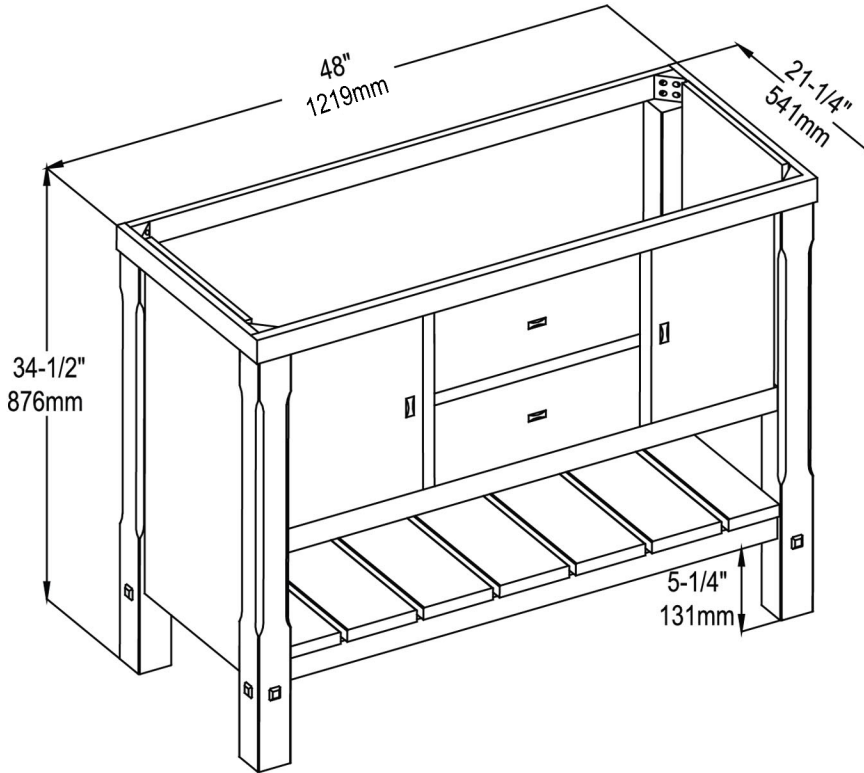

1506-VH48 48" Vanity

SPECIFICATION SHEET

Features

- Materials: Poplar solids with Acacia Veneers
- Hinges: Fully concealed, soft closing
- Doors: 2
- Glides: Soft closing
- Drawers: 1
- Drawer Boxes: 1/2" solid pinem, four sided English dovetail
- Shelves: 1 (adjustable)
- Hardware: Black (4" c-c)
- Back panel: Fully covered
- Side panels: 5/8" MDF with Acacia Veneers