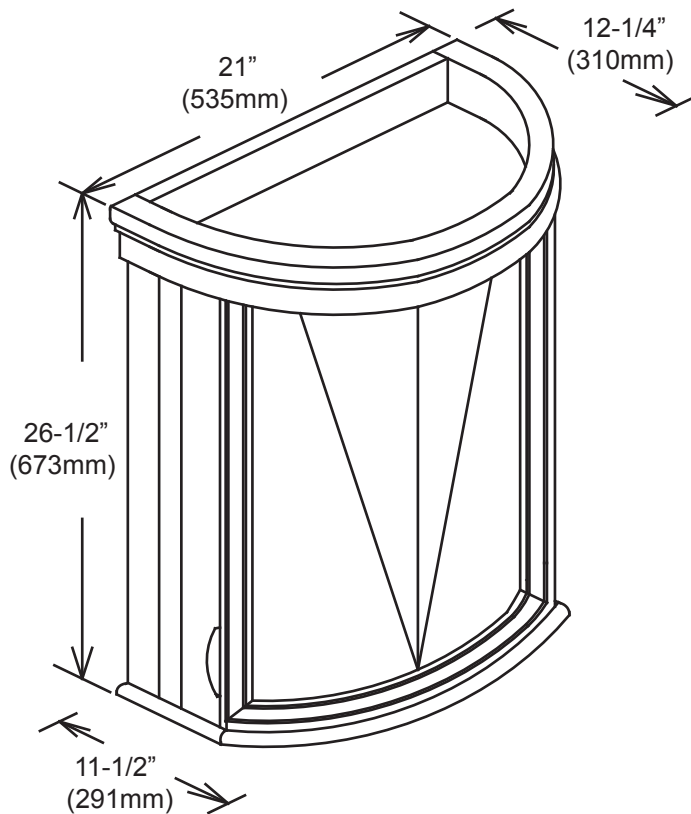

148-BV21

21" Bath Valet

SPECIFICATION SHEET

Features

- Materials: Poplar solids with Cherry veneers
 - Hinges: Fully concealed, soft closing
 - Doors: 1
 - Glides: 0
 - Drawers: 0
 - Drawer Boxes: 0
 - Shelves: 1 (Adjustable)
 - Mounting: Cleats
 - Back panel: Fully covered
 - Side Panels: 1/2" PB with Cherry veneers
- Colors/ Finish**
 148-Warm Cherry