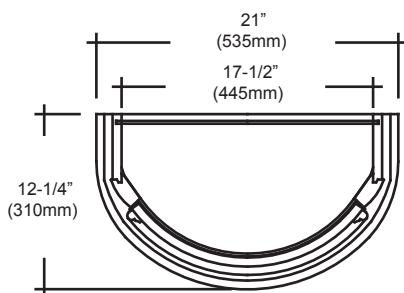

148-BV21

21" Bath Valet

SPECIFICATION SHEET

Features

- Materials: Poplar solids with Cherry veneers
 - Hinges: Fully concealed, soft closing
 - Doors: 1
 - Glides: 0
 - Drawers: 0
 - Drawer Boxes: 0
 - Shelves: 1 (Adjustable)
 - Mounting: Cleats
 - Back panel: Fully covered
 - Side Panels: 1/2" PB with Cherry veneers
- Colors/ Finish**
 148-Warm Cherry