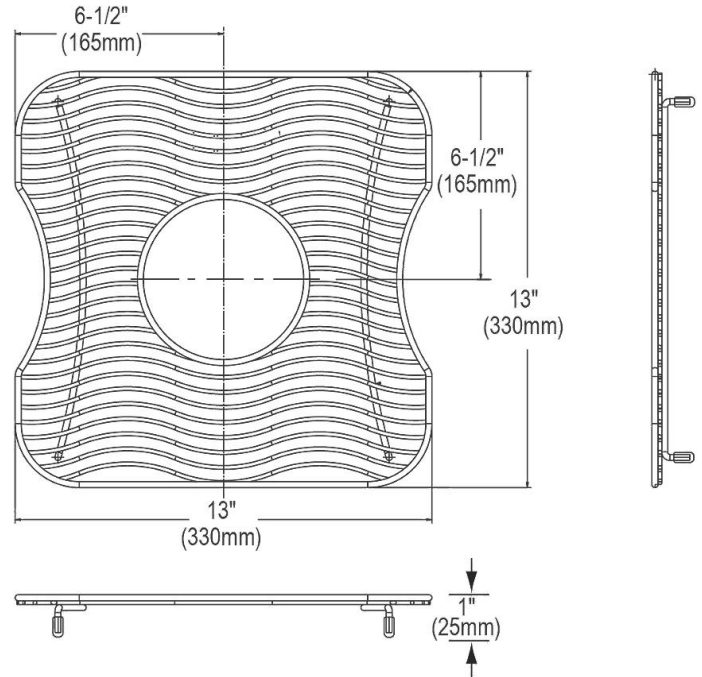

Material:	Stainless Steel
Finish:	Polished Stainless Steel
Dimensions:	13" x 13" x 1"
Fits Bowl Size(s):	14" x 14"

Special Note: For bowls with center drain opening

AMERICAN PRIDE. A LIFETIME TRADITION.
Like your family, the Elkay family has values and traditions that endure. For almost a century, Elkay has been a family-owned and operated company, providing thousands of jobs that support our families and communities.

[Clean and Care Manual (PDF)](#)

[Clean and Care Manual (PDF)](#)

[Warranty (PDF)](#)