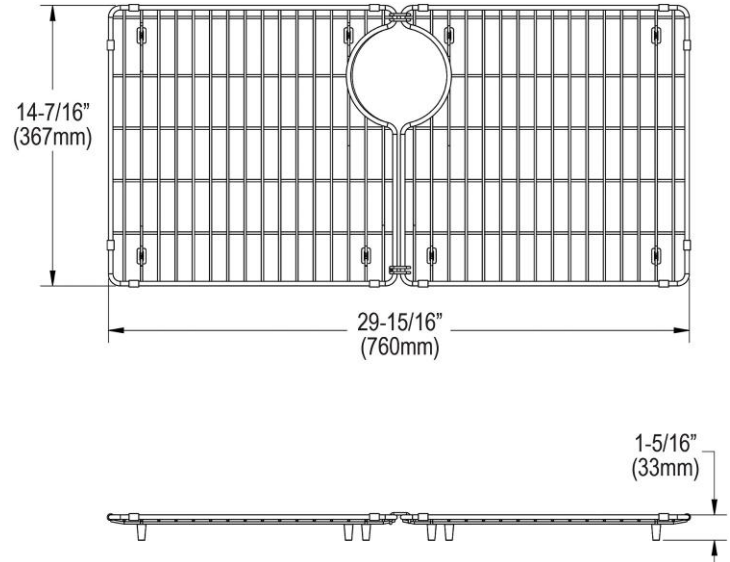

PRODUCT SPECIFICATIONS

Bottom Grid. Overall dimensions are 14-7/16" x 29-15/16" x 1-5/16".

Made of Stainless Steel

Bottom grids are:

- Custom designed to protect and cover the bottom of your sink.
- Properly positioned opening for convenient access to drain or disposer.
- Built from solid stainless steel to resist corrosion and provide years of service.

- [Clean and Care Manual \(PDF\)](#)
- [Clean and Care Manual \(PDF\)](#)
- [Warranty \(PDF\)](#)

Material:	Stainless Steel
Dimensions:	14-7/16" x 29-15/16" x 1-5/16"

PART: _____ QTY: _____

PROJECT: _____