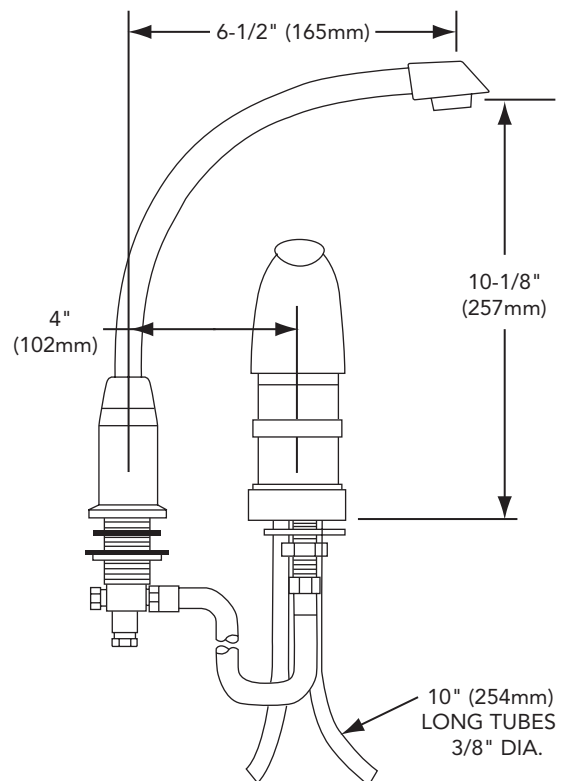

**Hi-Arc® Single-Lever Kitchen Faucet
Model LKE413945RS**

FEATURES

- Two hole, single-lever top mount kitchen faucet
  - Two 1-1/2" (38.8mm) diameter faucet holes required
  - Maximum countertop thickness is 1-1/8" (28.6mm)
- Temperature and flow controlled by one movement of the single-lever handle
- Tubular high-arc, 45° swing spout with restricted flow aerator and brass escutcheon
- Highly polished, and chrome plated finish
- Removable cartridge
- 3/8" (10mm) O.D.; 10" (254mm) long; copper tube connections
- Ship Wt. 4 lbs. (1.8Kg)
- Maximum flow rate
  - 2.5 GPM/9.5 L/min at 80 P.S.I.G.
  - 2.2 GPM/8.3 L/min at 60 P.S.I.G.

WARRANTY

- Limited Lifetime

COMPLIES WITH:

- ADA
- ANSI/NSF61 - Certified
- ASME A112.18.1/CSA B125.1
- CA AB1953/VT S152

SEE OTHER SIDE FOR REPLACEMENT PARTS