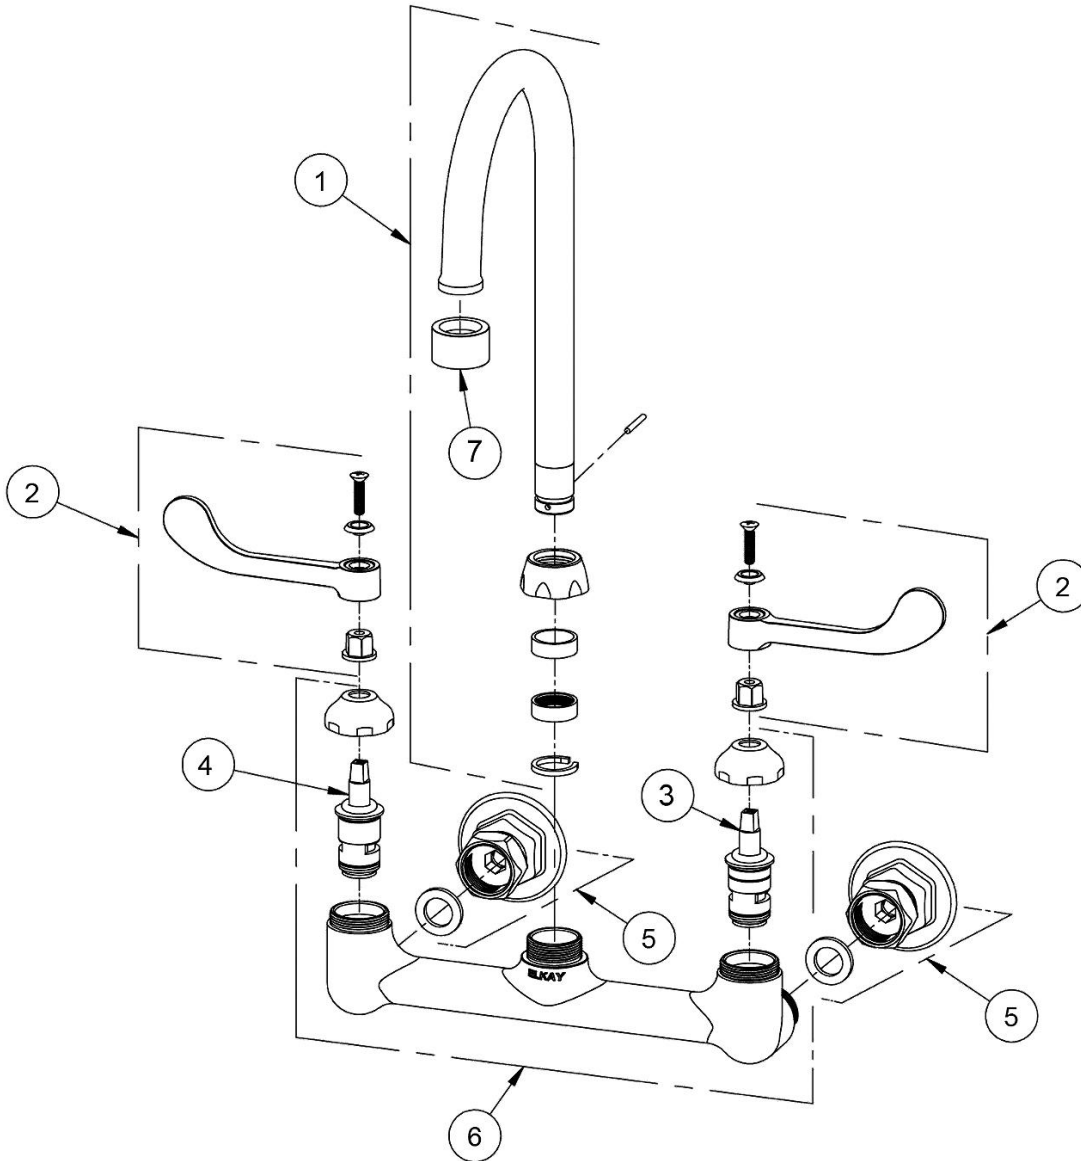

PRODUCT SPECIFICATIONS

Scrub/Handwash Wall Mount Faucet. Faucet has a flow rate of 1.5 GPM, and is made of Chrome Plated Brass material, with a Quarter Turn Ceramic Disc valve. Faucet requires 2 faucet holes.

Mounting Type:	Wall Mount
Special Features:	Low Flow Solid Brass Construction 1.5 GPM VR aerator installed with 2.2 and .5 GPM inserts included Spout swing restriction pin 1/2" adjustable inlets
Finish:	Chrome
Handle Type:	4" Wristblade Handle
Deck Clearance:	7-3/8"
Spout Reach:	5-1/8"
Spout Height:	11"
Hole Drillings:	2
Material:	Chrome Plated Brass
Valve Type:	Quarter Turn Ceramic Disc
Valve Connection:	1/2" NPT Female
Flow Rate:	1.5 GPM
Faucet Hole Spread:	8"
Spout Type:	Flexible Spout

Product Compliance: ADA
ASME A112.18.1/CSA B125.1
NSF 372 (lead free)
NSF 61

[Clean and Care Manual \(PDF\)](#)
[Installation Instructions \(PDF\)](#)
[Limited Warranty \(PDF\)](#)

PART: _____ QTY: _____

ITEM	IND. PART	DESCRIPTION
1	A55401	Spout
2	45919C	Handle, 4"
3	45923C	Right Cold Cartridge
4	45924C	Left Hot Cartridge
5	A55413	1/2" Adjustable Inlet
6	45912C	Body
7	LK734	2.2 GPM VR Aerator

In keeping with our policy of continuing product improvement, Elkay reserves the right to change product specifications without notice. Please visit elkay.com for the most current version of Elkay product specification sheets. This specification describes an Elkay product with design, quality, and functional benefits to the user. When making a comparison of other producers' offerings, be certain these features are not overlooked.