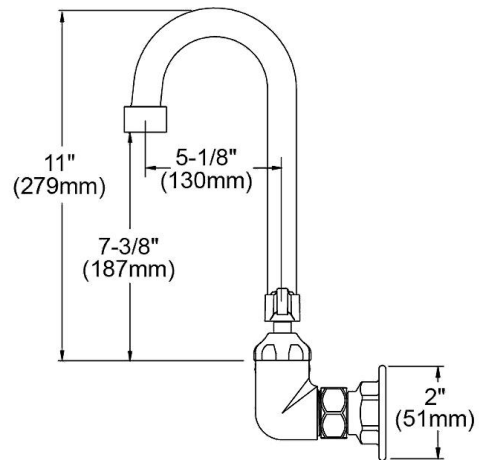

PART: _____ QTY: _____

PROJECT: _____

CONTACT: _____

DATE: _____

NOTES: _____

APPROVAL: _____

In keeping with our policy of continuing product improvement, Elkay reserves the right to change product specifications without notice. Please visit elkay.com for the most current version of Elkay product specification sheets. This specification describes an Elkay product with design, quality, and functional benefits to the user. When making a comparison of other producers' offerings, be certain these features are not overlooked.