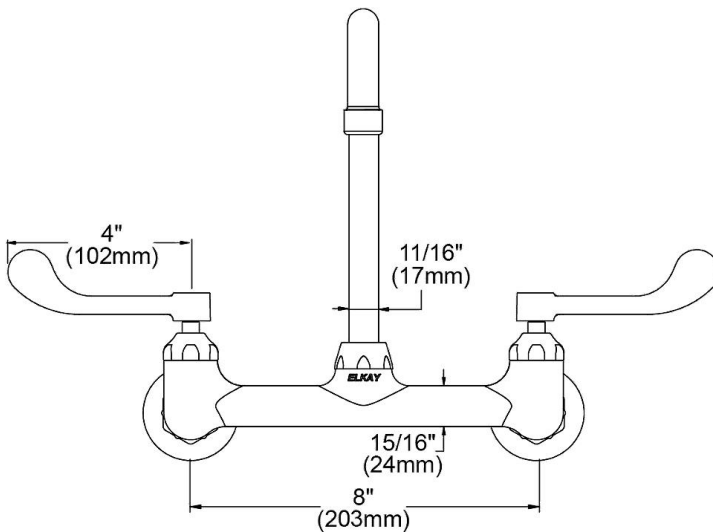

PART: _____ QTY: _____

PROJECT: _____

CONTACT: _____

DATE: _____

NOTES: _____

APPROVAL: _____

In keeping with our policy of continuing product improvement, Elkay reserves the right to change product specifications without notice. Please visit elkay.com for the most current version of Elkay product specification sheets. This specification describes an Elkay product with design, quality, and functional benefits to the user. When making a comparison of other producers' offerings, be certain these features are not overlooked.