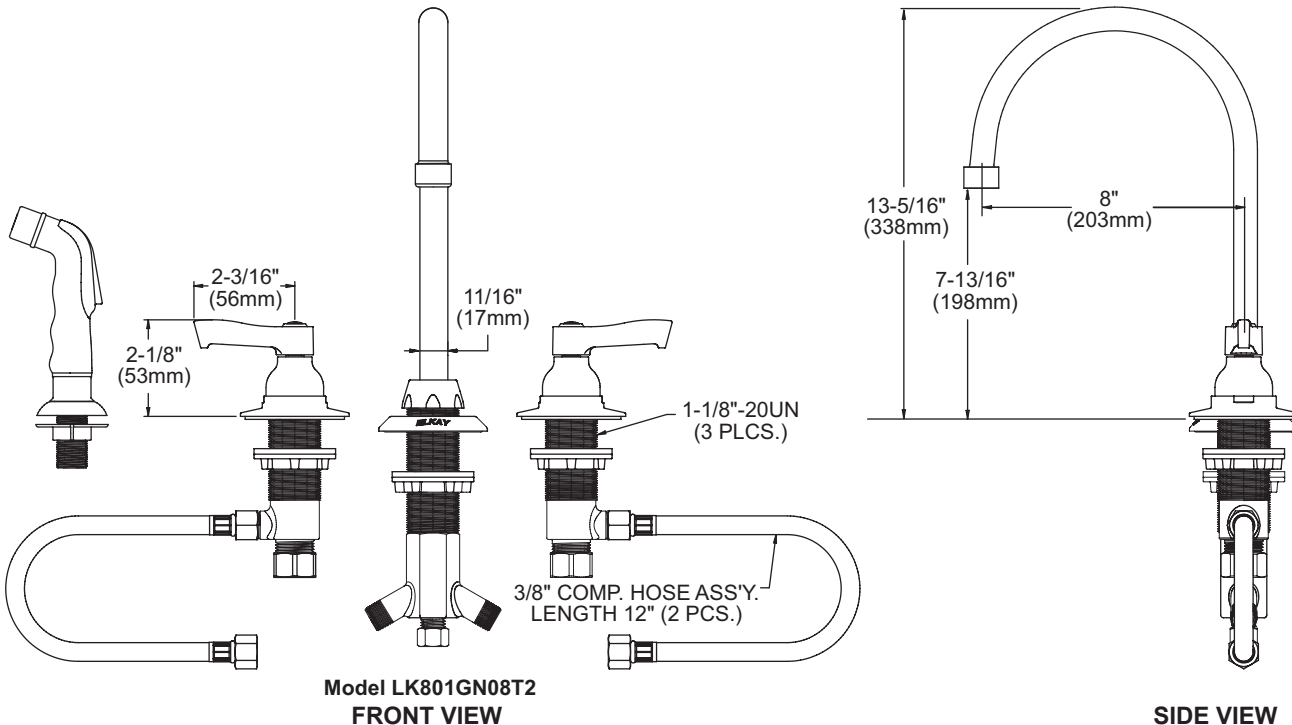

### Model LK801GN08L2

- Four hole dual handle under counter mount faucet with side spray
- Quarter turn ceramic disc cartridge
- Solid brass construction
- Chrome finish
- 2.2 GPM VR aerator with 1.5 and .5 GPM inserts
- Includes spout swing restriction pin

## Concealed Deck Mount 8" Center Commercial Faucet with Side Spray Model LK801GN08L2

Job Name:	Item #:
Notes:	
Architect/Engineer Approval:	Date:

SEE OTHER SIDE FOR REPLACEMENT PARTS