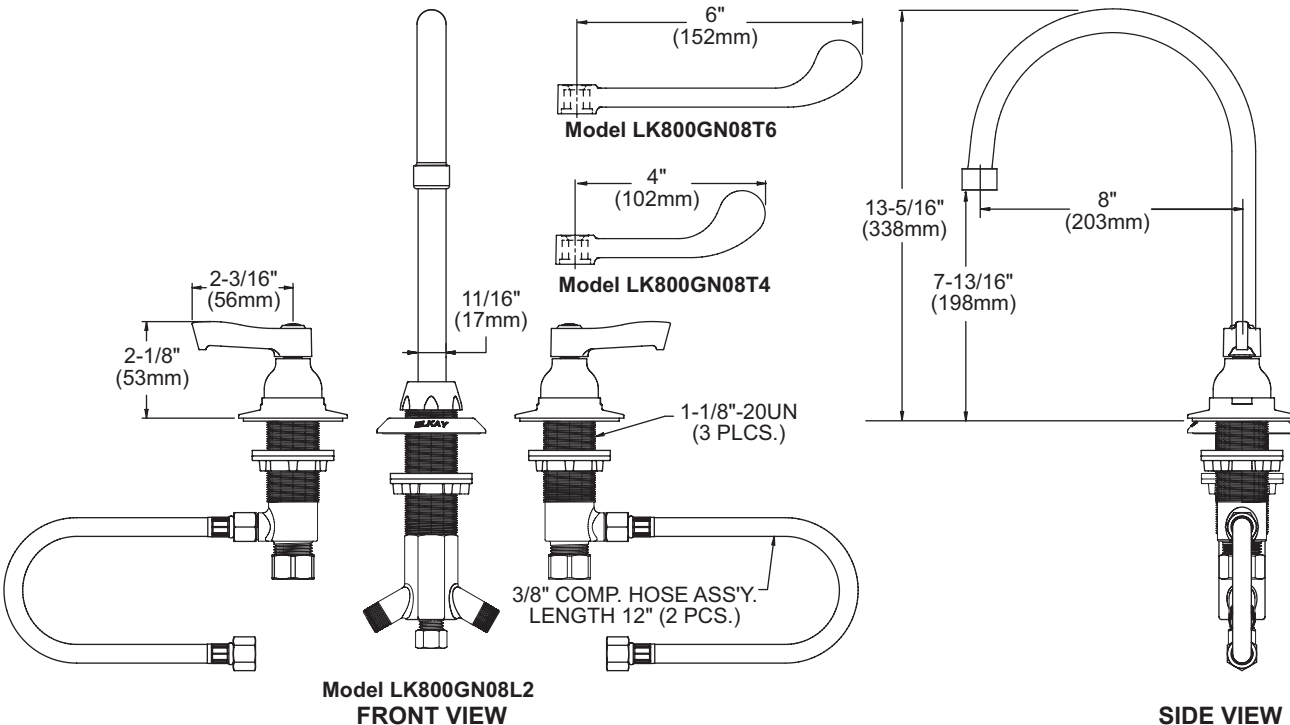

FEATURES

Model LK800GN08L2

- Three hole dual handle under counter mount faucet
- Quarter turn ceramic disc cartridge
- Solid brass construction
- Chrome finish
- 2.2 GPM VR aerator with 1.5 and .5 GPM inserts
- Includes spout swing restriction pin

Model LK800GN08T4

- Same as LK800GN08L2 except with 4" wrist blades handles

Model LK800GN08T6

- Same as LK800GN08L2 except with 6" wrist blades handles

COMPLIES WITH:

- ASME/ANSI A112.18.1
- CSA B125-01
- NSF/ANSI 61 Annex G
- ADA
- UPC/CUPC
- IAPMO Listed
- Certified AB1953

Concealed Deck Mount 8" Center Commercial Faucet Models LK800GN08L2, LK800GN08T4, LK800GN08T6

Job Name:

Item #:

Notes:

Architect/Engineer Approval:

Date:

SEE OTHER SIDE FOR REPLACEMENT PARTS