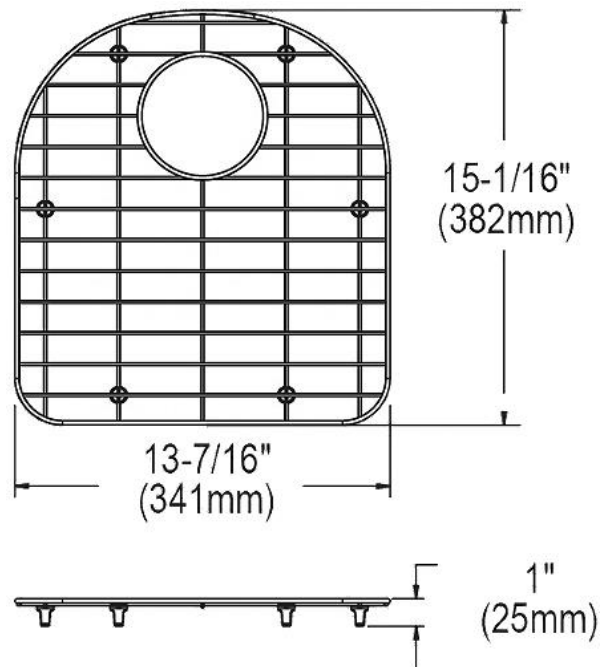

AMERICAN PRIDE. A LIFETIME TRADITION.

Like your family, the Elkay family has values and traditions that endure. For almost a century, Elkay has been a family-owned and operated company, providing thousands of jobs that support our families and communities.

[Clean and Care Manual (PDF)](#)

[Clean and Care Manual (PDF)](#)

[Installation Instructions (PDF)](#)

[Warranty (PDF)](#)