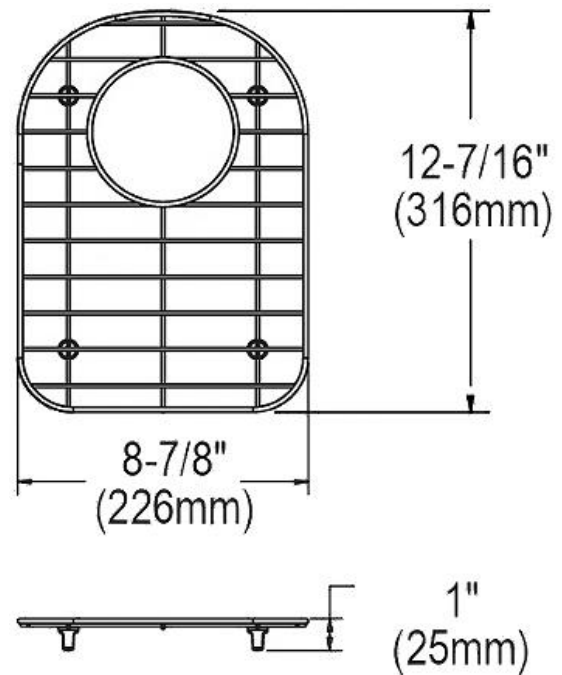

AMERICAN PRIDE. A LIFETIME TRADITION.

Like your family, the Elkay family has values and traditions that endure. For almost a century, Elkay has been a family-owned and operated company, providing thousands of jobs that support our families and communities.

[Clean and Care Manual (PDF)](#)

[Clean and Care Manual (PDF)](#)

[Installation Instructions (PDF)](#)

[Warranty (PDF)](#)