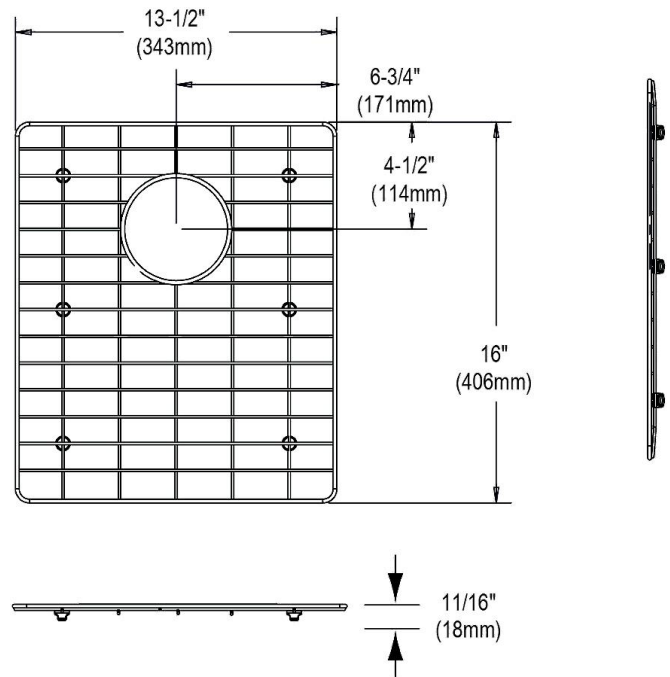

AMERICAN PRIDE. A LIFETIME TRADITION.

Like your family, the Elkay family has values and traditions that endure. For almost a century, Elkay has been a family-owned and operated company, providing thousands of jobs that support our families and communities.

[Clean and Care Manual (PDF)](#)

[Clean and Care Manual (PDF)](#)

[Installation Instructions (PDF)](#)

[Warranty (PDF)](#)