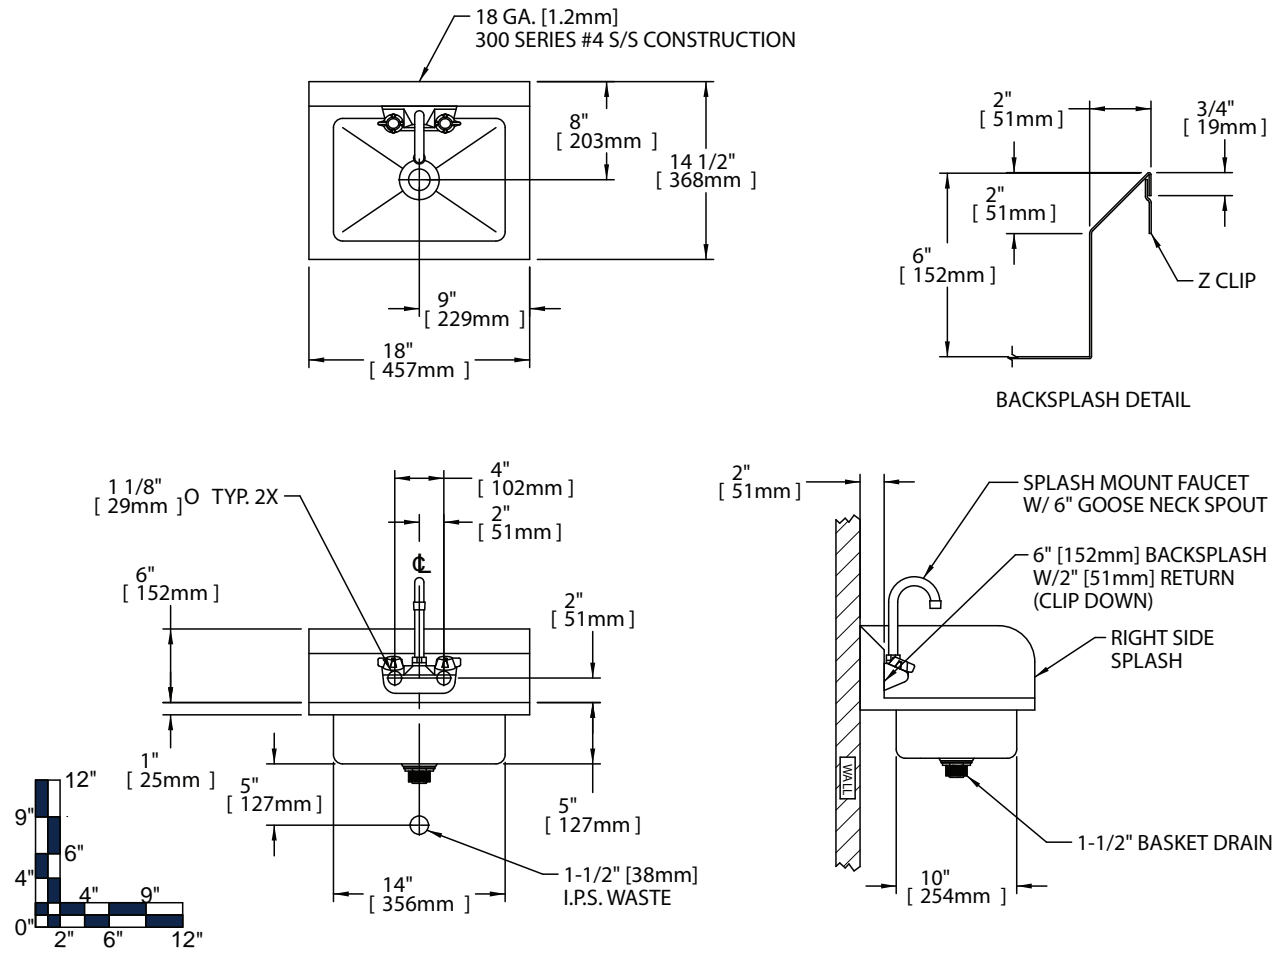

Options

- Faucet Upgrade
- Apron Skirt
- P-Trap
- Overflow

Materials

- Sink & Bowl: 18 gauge, 300 series stainless steel
- Top: Backsplash and side splash are 18 gauge, 300 series stainless steel

Mechanical

- 1-1/8" (29mm) faucet holes on 4" (102mm) centers
- 1-1/2" (38mm) waste drain opening

Flyer Product

In keeping with our policy of continuing product improvement, Elkay SSP reserves the right to change product specifications without notice.

Economy Hand Sinks																
	Bowl Dimensions						Overall Size			Drain Location		Weight				
	Width		Front-to-Back		Depth		Width		Front-to-Back	Height		DL				
	A	B	D		L	W	H	DL	lbs.	kg						
EHS - 18 - SR X	10	254	14	356	5	127	14	356	18	457	11.0	279	10.0	254	15	7