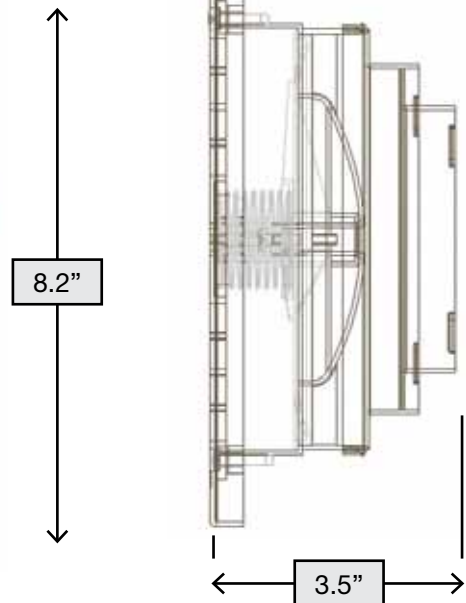

Soffit Exhaust Vent

- Mounts under soffit panel and connects to 4", 5" or 6" duct
- Frost-free damper system keeps cold air out and helps conserve energy
- Can be painted to match the home's exterior
- Stylish flush mount design
- Outer grille and flap prevents pests from entering the home
- UV resistant plastic protects cap from harmful effects of the sun

Product Code	UPC Code 060672	Size	Packaging	Pack Qty.	Pack Wt. (lbs)	Pack Cube (cu. ft.)
SEVZW	800018	4", 5", 6"	Retail Box / Cut Case - White	5	5	0.89
SEVPX	800025	4", 5", 6"	Bulk - White	20	14	3.07

Material: Polypropylene with UV inhibitor

Collar Sizes: 4", 5", 6"

Scan this QR code to view helpful product feature and installation videos