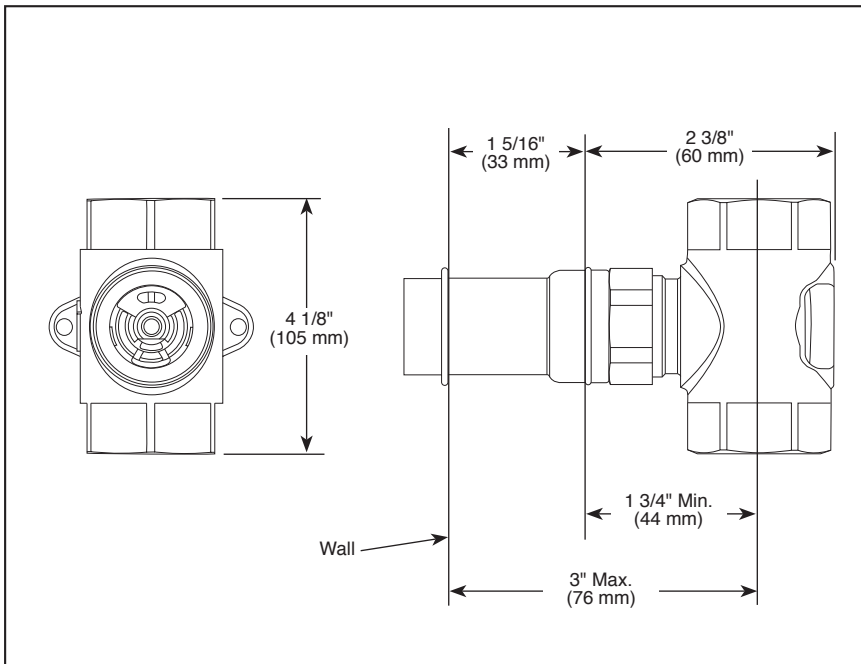

Submitted Model No.: _____

Specific Features: _____

BRIZO®

SENSORI® CUSTOM SHOWER ROUGH

- R66600
- Volume Control Rough
- 3/4" Rough-In

STANDARD SPECIFICATIONS

- Forged brass body.
- Includes ceramic stem assembly.
- All parts are replaceable from the front.
- Recommended working pressure of 45-80 PSI.
- Volume controls are required for every outlet and every set of body sprays (up to 7.7 gpm @ 60 psi).
- Volume control only: must be used with temperature control device.

RP74456 Available Extension Kit

BRIZO[®]

SENSORI[®]

CUSTOM SHOWER TRIM

- Vesi[®] Collection
- Volume Control Trim

STANDARD SPECIFICATIONS

- Must also order R66600 Rough-In.
- 180° handle rotation controls volume only.
- Volume controls are required for every outlet and every set of body sprays (up to 7.7 gpm @ 60 PSI).
- All parts are replaceable from the front.
- Adjusts for wall thickness variations.
- Recommended working pressure of 45-80 PSI.
- Volume control only; must be used with temperature control device.