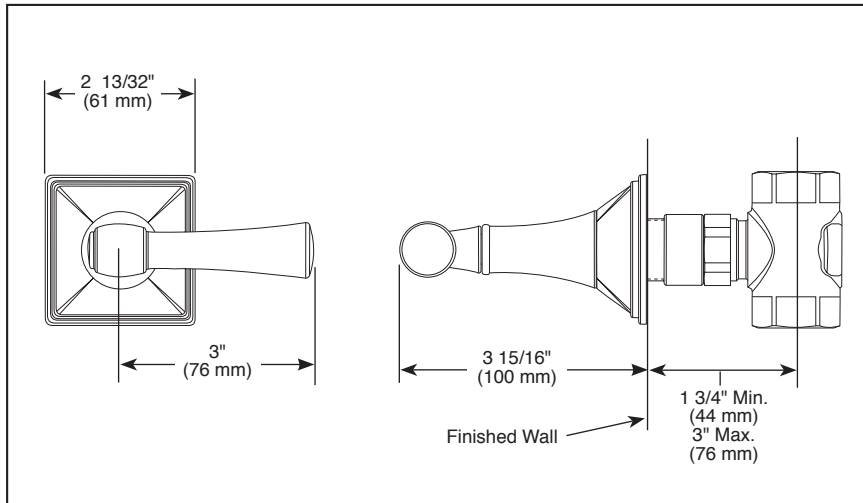

RP74456 Available Extension Kit

BRIZO[®]

SENSORI[®]

CUSTOM SHOWER TRIM

- Vesi[®] Collection
- Volume Control Trim

STANDARD SPECIFICATIONS

- Must also order R66600 Rough-In.
- 180° handle rotation controls volume only.
- Volume controls are required for every outlet and every set of body sprays (up to 7.7 gpm @ 60 PSI).
- All parts are replaceable from the front.
- Adjusts for wall thickness variations.
- Recommended working pressure of 45-80 PSI.
- Volume control only; must be used with temperature control device.