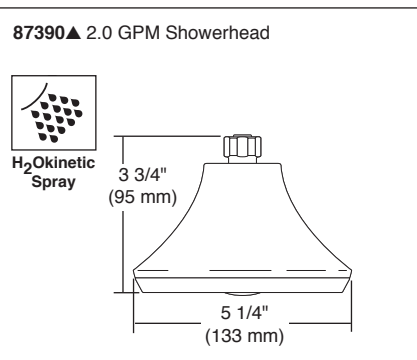

BRIZO®

TUB AND SHOWER FAUCET TRIM

- RSVP® Bath Collection
- Shower Only (T60P290)
- Tub/Shower (T60P490)

Submitted Model No.: _____

Specific Features: _____

STANDARD SPECIFICATIONS:

- Maintains a balanced pressure of hot and cold water even when a valve is turned on or off elsewhere in the system.
- For use with MultiChoice® Universal rough valve body. (R60000 Series)
- Back-to-back installation capability.
- Solid brass forged body.
- Temperature only controlled with handle.
- Field adjustable to limit handle rotation into hot water zone.
- 120° maximum handle rotation.
- All parts replaceable from the front of the valve.
- H₂Okinetic® single function showerhead - 2.0 gpm @ 80 psi.
- Optional extension kit (RP81665) extends rough installation up to 1 3/4".

WARRANTY

1. Lifetime limited warranty on parts (other than electronic parts and batteries) and finishes; or, for commercial users, for 5 years from date of purchase.
   - 5 year limited warranty on electronic parts (other than batteries); or, for commercial users, for 1 year from the date of purchase.
2. No warranty is provided on batteries.

COMPLIES WITH:

- ASME A112.18.1 / CSA B125.1
- ASSE 1016
- Indicates compliance to ICC/ANSI A117.1 - Valve control only
- EPA WaterSense®

▲ Designate proper finish suffix

Brizo Kitchen & Bath Company

Indianapolis, Indiana 46280
A Division of Masco Corporation of Indiana
© 2015 Brizo Kitchen & Bath Company

Brizo Kitchen & Bath Company reserves the right (1) to make changes in specifications and materials, and (2) to change or discontinue models, both without notice or obligation. Dimensions are for reference only. See current full-line price book or www.brizo.com for finish options and product availability.