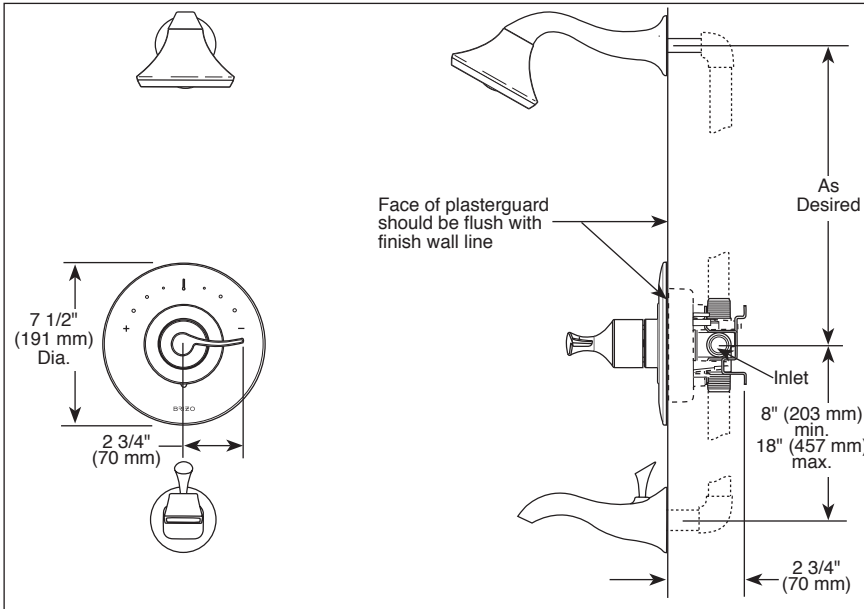

BRIZO®

TUB AND SHOWER FAUCET TRIM

- RSVP® Bath Collection
- Shower Only (T60P290)
- Tub/Shower (T60P490)

Submitted Model No.: _____

Specific Features: _____

STANDARD SPECIFICATIONS:

- Maintains a balanced pressure of hot and cold water even when a valve is turned on or off elsewhere in the system.
- For use with MultiChoice® Universal rough valve body. (R60000 Series)
- Back-to-back installation capability.
- Solid brass forged body.
- Temperature only controlled with handle.
- Field adjustable to limit handle rotation into hot water zone.
- 120° maximum handle rotation.
- All parts replaceable from the front of the valve.
- H₂Okinetic® single function showerhead - 2.0 gpm @ 80 psi.
- Optional extension kit (RP81665) extends rough installation up to 1 3/4".