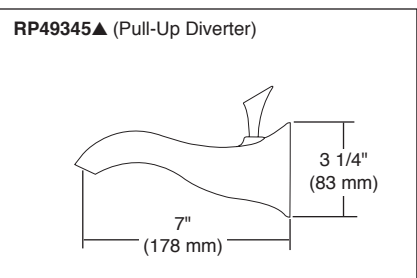

BRIZO®

TUB AND SHOWER FAUCET TRIM

- RSVP® Bath Collection
- Shower Only (T60P290)
- Tub/Shower (T60P490)

Submitted Model No.: _____

Specific Features: _____

STANDARD SPECIFICATIONS:

- Maintains a balanced pressure of hot and cold water even when a valve is turned on or off elsewhere in the system.
- For use with MultiChoice® Universal rough valve body. (R60000 Series)
- Back-to-back installation capability.
- Solid brass forged body.
- Temperature only controlled with handle.
- Field adjustable to limit handle rotation into hot water zone.
- 120° maximum handle rotation.
- All parts replaceable from the front of the valve.
- H₂Okinetic® single function showerhead - 2.0 gpm @ 80 psi.
- Optional extension kit (RP81665) extends rough installation up to 1 3/4".

WARRANTY

1. Lifetime limited warranty on parts (other than electronic parts and batteries) and finishes; or, for commercial users, for 5 years from date of purchase.
   - 5 year limited warranty on electronic parts (other than batteries); or, for commercial users, for 1 year from the date of purchase.
2. No warranty is provided on batteries.

COMPLIES WITH:

- ASME A112.18.1 / CSA B125.1
- ASSE 1016
- Indicates compliance to ICC/ANSI A117.1 - Valve control only
- EPA WaterSense®

▲ Designate proper finish suffix

Brizo Kitchen & Bath Company

Indianapolis, Indiana 46280
A Division of Masco Corporation of Indiana
© 2015 Brizo Kitchen & Bath Company

Brizo Kitchen & Bath Company reserves the right (1) to make changes in specifications and materials, and (2) to change or discontinue models, both without notice or obligation. Dimensions are for reference only. See current full-line price book or www.brizo.com for finish options and product availability.