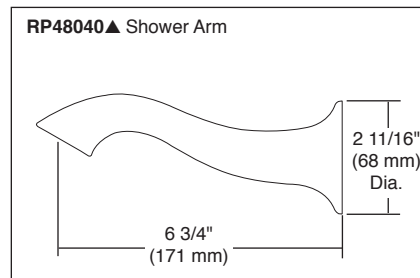

BRIZO®

TUB AND SHOWER FAUCET TRIM

- RSVP® Bath Collection
- Shower Only (T60P290)
- Tub/Shower (T60P490)

Submitted Model No.: _____

Specific Features: _____

STANDARD SPECIFICATIONS:

- Maintains a balanced pressure of hot and cold water even when a valve is turned on or off elsewhere in the system.
- For use with MultiChoice® Universal rough valve body. (R60000 Series)
- Back-to-back installation capability.
- Solid brass forged body.
- Temperature only controlled with handle.
- Field adjustable to limit handle rotation into hot water zone.
- 120° maximum handle rotation.
- All parts replaceable from the front of the valve.
- H₂Okinetic® single function showerhead - 2.0 gpm @ 80 psi.
- Optional extension kit (RP81665) extends rough installation up to 1 3/4".

WARRANTY

1. Lifetime limited warranty on parts (other than electronic parts and batteries) and finishes; or, for commercial users, for 5 years from date of purchase.
   - 5 year limited warranty on electronic parts (other than batteries); or, for commercial users, for 1 year from the date of purchase.
2. No warranty is provided on batteries.

COMPLIES WITH:

- ASME A112.18.1 / CSA B125.1
- ASSE 1016
- Indicates compliance to ICC/ANSI A117.1 - Valve control only
- EPA WaterSense®

▲ Designate proper finish suffix

Brizo Kitchen & Bath Company

Indianapolis, Indiana 46280
A Division of Masco Corporation of Indiana
© 2015 Brizo Kitchen & Bath Company

Brizo Kitchen & Bath Company reserves the right (1) to make changes in specifications and materials, and (2) to change or discontinue models, both without notice or obligation. Dimensions are for reference only. See current full-line price book or www.brizo.com for finish options and product availability.