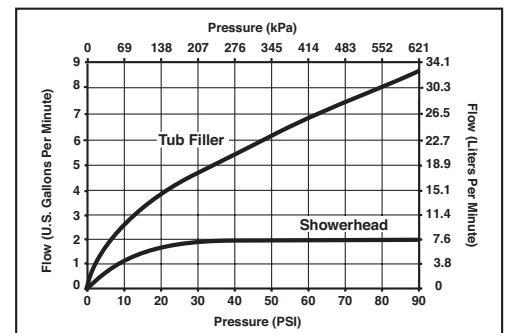

COMPLIES WITH:

- ASME A112.18.1 / CSA B125.1
- ASSE 1016
- Indicates compliance to ICC/ANSI A117.1 - Valve control only
- EPA WaterSense®