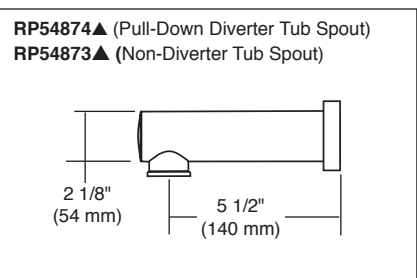

▲ Designate proper finish suffix

Brizo Kitchen & Bath Company

Indianapolis, Indiana 46280
A Division of Masco Corporation of Indiana
© 2015 Brizo Kitchen & Bath Company

Brizo Kitchen & Bath Company reserves the right (1) to make changes in specifications and materials, and (2) to change or discontinue models, both without notice or obligation. Dimensions are for reference only. See current full-line price book or www.brizo.com for finish options and product availability.