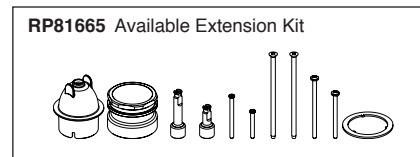

▲ Designate proper finish suffix

Brizo Kitchen & Bath Company

Indianapolis, Indiana 46280
A Division of Masco Corporation of Indiana
© 2015 Brizo Kitchen & Bath Company

Brizo Kitchen & Bath Company reserves the right (1) to make changes in specifications and materials, and (2) to change or discontinue models, both without notice or obligation. Dimensions are for reference only. See current full-line price book or www.brizo.com for finish options and product availability.