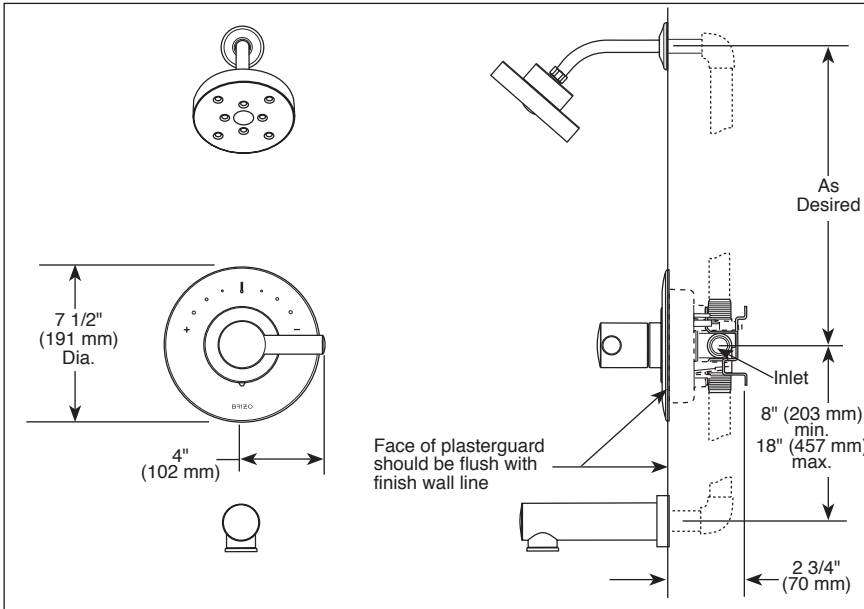

BRIZO®

TUB AND SHOWER FAUCET TRIM

- Euro Bath Collection
- Shower Only (T60P220)
- Tub/Shower (T60P420)

Submitted Model No.: _____

Specific Features: _____

STANDARD SPECIFICATIONS:

- Maintains a balanced pressure of hot and cold water even when a valve is turned on or off elsewhere in the system.
- For use with MultiChoice® Universal rough valve body. (R60000 Series)
- Back-to-back installation capability.
- Solid brass forged body.
- Temperature only controlled with handle.
- Field adjustable to limit handle rotation into hot water zone.
- 120° maximum handle rotation.
- All parts replaceable from the front of the valve.
- H₂Okinetic® single function showerhead - 2.0 gpm @ 80 psi.
- Optional extension kit (RP81665) extends rough installation up to 1 3/4".