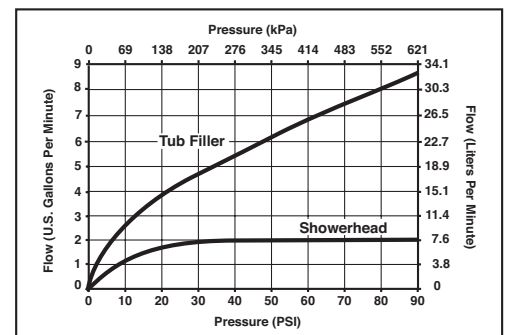

▲ Designate proper finish suffix

Brizo Kitchen & Bath Company

Indianapolis, Indiana 46280
A Division of Masco Corporation of Indiana
© 2015 Brizo Kitchen & Bath Company

Brizo Kitchen & Bath Company reserves the right (1) to make changes in specifications and materials, and (2) to change or discontinue models, both without notice or obligation. Dimensions are for reference only. See current full-line price book or www.brizo.com for finish options and product availability.