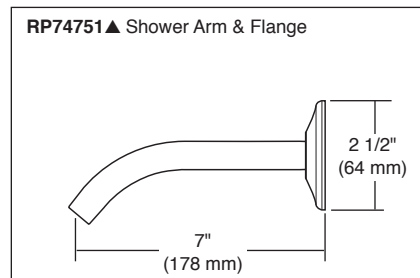

▲ Designate proper finish suffix

Brizo Kitchen & Bath Company

Indianapolis, Indiana 46280
A Division of Masco Corporation of Indiana
© 2015 Brizo Kitchen & Bath Company

Brizo Kitchen & Bath Company reserves the right (1) to make changes in specifications and materials, and (2) to change or discontinue models, both without notice or obligation. Dimensions are for reference only. See current full-line price book or www.brizo.com for finish options and product availability.