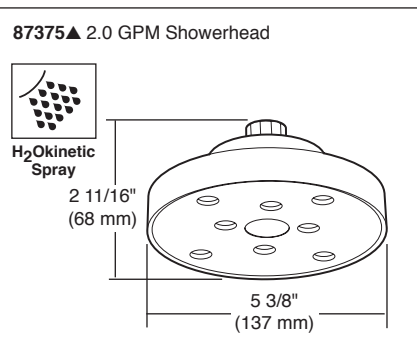

▲ Designate proper finish suffix

Brizo Kitchen & Bath Company

Indianapolis, Indiana 46280
A Division of Masco Corporation of Indiana
© 2015 Brizo Kitchen & Bath Company

Brizo Kitchen & Bath Company reserves the right (1) to make changes in specifications and materials, and (2) to change or discontinue models, both without notice or obligation. Dimensions are for reference only. See current full-line price book or www.brizo.com for finish options and product availability.