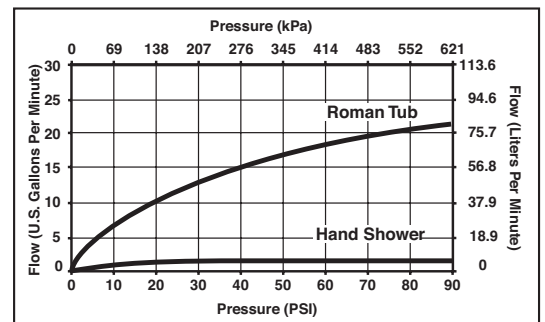

COMPLETE VALVE COMPLIES WITH:

- ASME A112.18.1 / CSA B125.1
- Indicates compliance to - Valve control only.
  ICC/ANSI A117.1