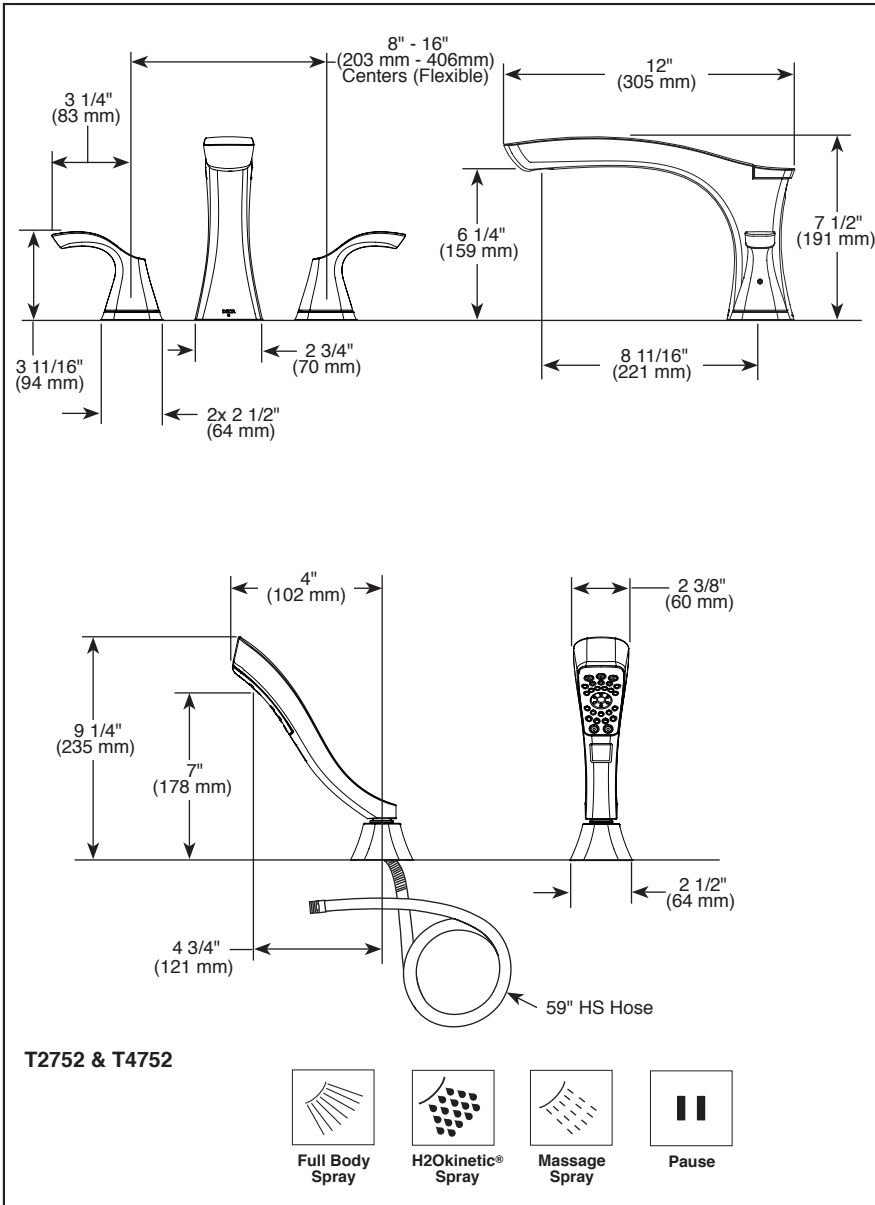

T2752

T4752

Submitted Model No.: \_\_\_\_\_

Specific Features: \_\_\_\_\_

## ROMAN TUB/WHIRLPOOL FAUCET TRIM

- Tesla™ Bath Collection
- Three Hole Installation (T2752 Series)
- Four Hole Installation (T4752 Series)
- Rough-In Kit Must Also be Ordered to Complete Installation (R4707 for four hole and R2707 for three hole)

### STANDARD SPECIFICATIONS:

- Trim Only for two handle Roman Tub faucet for concealed mounting.
- 8 11/16" (221 mm) long, 7 1/2" (191 mm) high slip-on rigid spout.
- Temperature and volume controlled with handles.
- Rough-In kit must also be ordered to complete installation (R4707 for four hole and R2707 for three hole). There are separate specification sheets on each rough-in kit if more details are required.
- Handshower includes certified double check valves for backflow prevention (T4752).
- H<sub>2</sub>Okinetic® 4-setting handshower (T4752).
- Handshower maximum flow rate 2.0 gpm @ 80 PSI.
- Red/blue indicators.