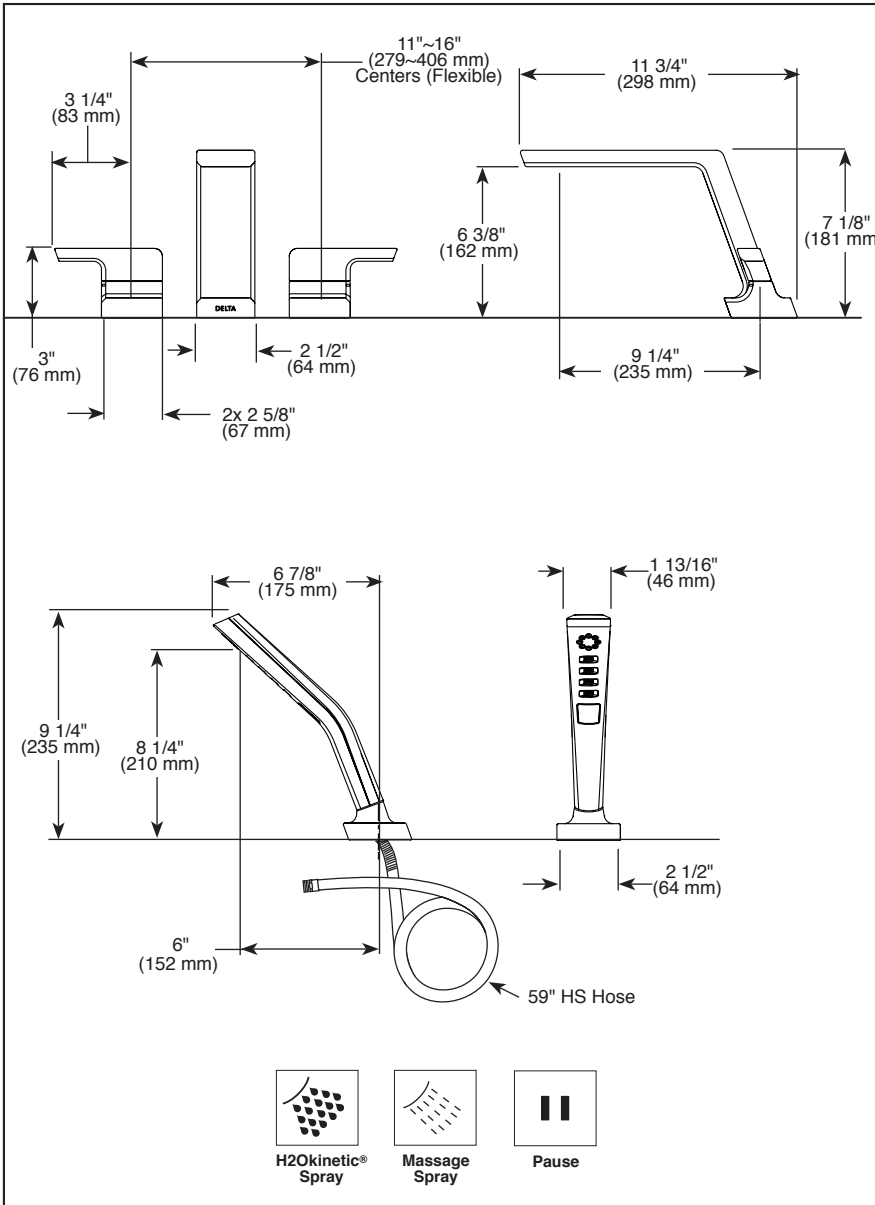

Submitted Model No.: _____

Specific Features: _____

see what Delta can do™

ROMAN TUB/WHIRLPOOL FAUCET TRIM

- Pivotal™ Bath Collection
- Three Hole Installation (T2799 Series)
- Four Hole Installation (T4799 Series)

FEATURES:

- Three setting H₂Okinetic® handshower (T4799)

STANDARD SPECIFICATIONS:

- Temperature and volume controlled with handles
- Rough-In kit must also be ordered to complete installation (R4707 for four hole and R2707 for three hole). There are separate specification sheets on each rough-in kit if more details are required.
- Handshower includes certified double check valves for backflow prevention (T4799)
- Max. 1.75 gpm @ 80 psi, 7.6 L/min @ 550 kPa
- Red/blue indicators

COMPLETE VALVE COMPLIES WITH:

- ASME A112.18.1 / CSA B125.1
- Indicates compliance to - Valve control only. ICC/ANSI A117.1
- EPA WaterSense® - Applies to handshower only- 59799-PK

▲ Designate proper finish suffix