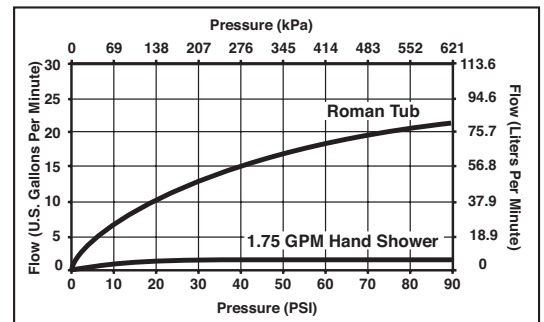

COMPLETE VALVE COMPLIES WITH:

- ASME A112.18.1 / CSA B125.1
- Indicates compliance to - Valve control only. ICC/ANSI A117.1
- EPA WaterSense® - Applies to handshower only- 59799-PK