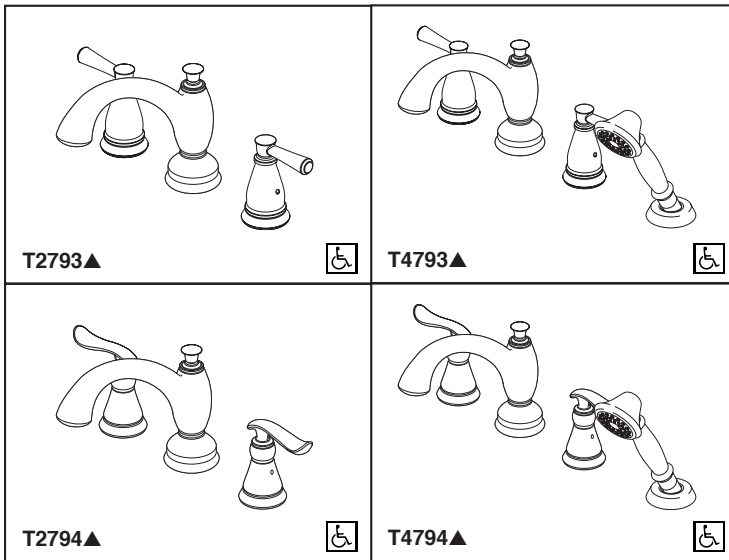

ROMAN TUB/WHIRLPOOL FAUCET TRIM

- Linden™ Collection
- Three Hole Installation (T2793 & T2794 Series)
- Four Hole Installation (T4793 & T4794 Series)

STANDARD SPECIFICATIONS:

- Handshower flow rate 2.0 gpm @ 80 PSI
- Trim only for two handle Roman Tub faucet for concealed mounting
- Temperature and volume controlled with handles
- Rough-In kit must also be ordered to complete installation
 - R4707 for four hole
 - R2700 or R2707 for three hole
 - RP23601 for three hole 10" fixed installation
 There are separate specification sheets on each rough-in kit if more details are required
- Handshower includes double check valves for backflow prevention (T4793 & T4794)

COMPLETE VALVE COMPLIES WITH:

- ASME A112.18.1 / CSA B125.1
- ☑ Indicates compliance to ICC/ANSI A117.1- Valve control only

▲ Designate Proper Finish Suffix

Delta reserves the right (1) to make changes in specifications and materials, and (2) to change or discontinue models, both without notice or obligation. Dimensions are for reference only. See current full-line price book or www.deltafaucet.com for finish options and product availability.