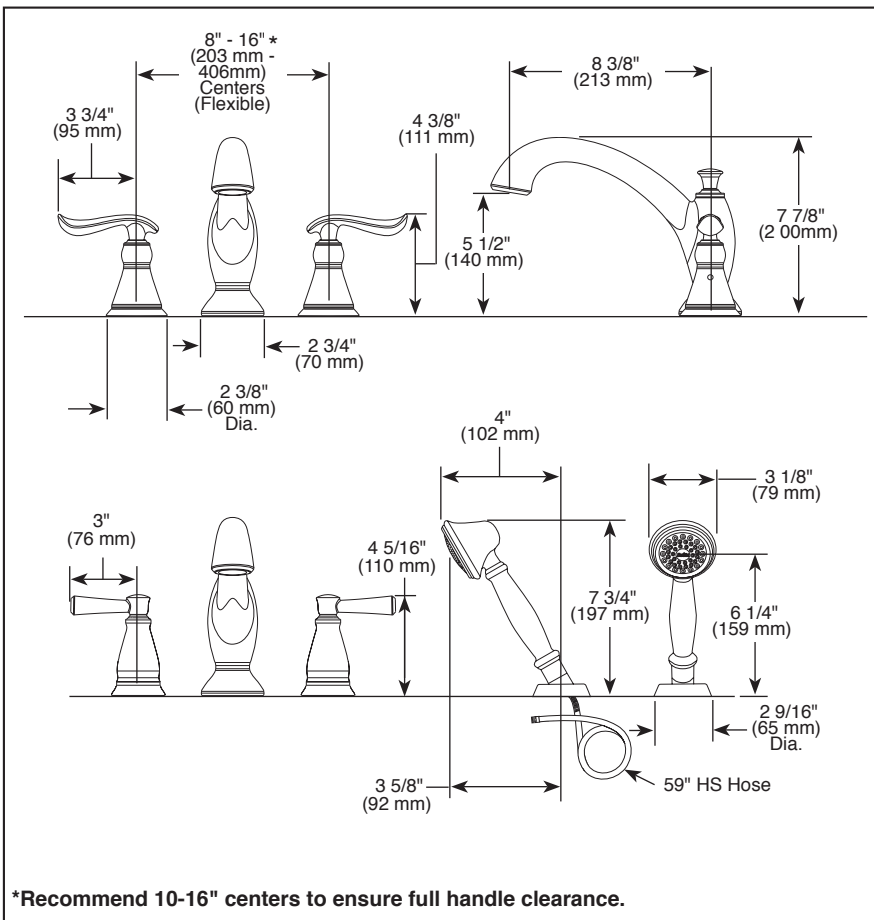

STANDARD SPECIFICATIONS:

- Handshower flow rate 2.0 gpm @ 80 PSI
- Trim only for two handle Roman Tub faucet for concealed mounting
- Temperature and volume controlled with handles
- Rough-In kit must also be ordered to complete installation
  - -R4707 for four hole
  - -R2700 or R2707 for three hole
  - -RP23601 for three hole 10" fixed installationThere are separate specification sheets on each rough-in kit if more details are required
- Handshower includes double check valves for backflow prevention (T4793 & T4794)

Submitted Model No.: _____

Specific Features: _____