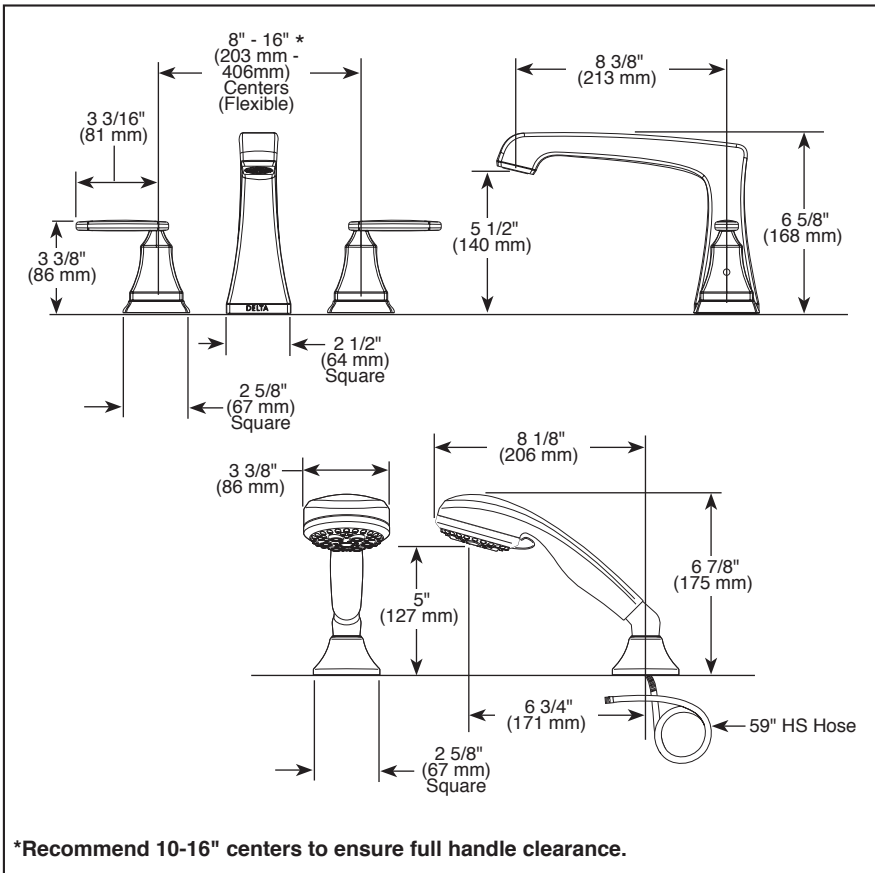

Submitted Model No.: _____
 Specific Features: _____

ROMAN TUB/WHIRLPOOL FAUCET TRIM

- Ashlyn™ Collection
- Three Hole Installation (T2764 Series)
- Four Hole Installation (T4764 Series)

STANDARD SPECIFICATIONS:

- Handshower flow rate 2.0 gpm @ 80 PSI
- Trim only for two handle Roman Tub faucet for concealed mounting
- Temperature and volume controlled with handles
- Rough-In kit must also be ordered to complete installation
 - R4707 for four hole
 - R2700 or R2707 for three hole
 - RP23601 for three hole 10" fixed installation
 There are separate specification sheets on each rough-in kit if more details are required
- Handshower includes double check valves for backflow prevention (T4764)

▲ Designate Proper Finish Suffix

COMPLETE VALVE COMPLIES WITH:

- ASME A112.18.1 / CSA B125.1
- ☐ Indicates compliance to ICC/ANSI A117.1

Delta reserves the right (1) to make changes in specifications and materials, and (2) to change or discontinue models, both without notice or obligation. Dimensions are for reference only. See current full-line price book or www.deltafaucet.com for finish options and product availability.