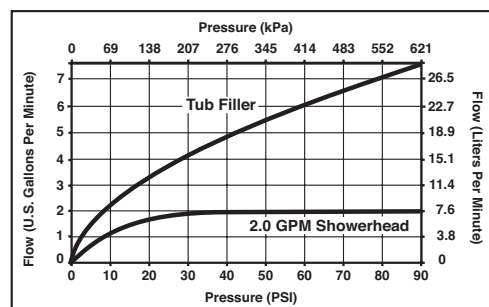

STANDARD SPECIFICATIONS:

- Maintains a balanced pressure of hot and cold water even when a valve is turned on or off elsewhere in the system.
- 2.0 gpm @ 80 psi, 7.6 L/min @ 550 kPa.
- For use with MultiChoice® Universal rough valve body. (R10000 Series)
- Back-to-back installation capability.
- Solid brass forged body.
- Lever volume control handle; temperature adjustment dial.
- Field adjustable to limit handle rotation into hot water zone.
- Maximum dial rotation adjustable between 90° and 180°.
- All parts replaceable from the front of the valve.
- Red/blue pad print temperature indicators on temperature adjustment dial.
- Stem extension kit RP77992 can be ordered to allow for an additional 1 3/4" wall thickness. RP77992 ships with chrome escutcheon screws. For special finishes also order RP12630 escutcheon screws in desired finish.

WARRANTY

- Lifetime limited warranty on parts (other than electronic parts and batteries) and finishes; or, for commercial users, for 5 years from date of purchase.
- 5 year limited warranty on electronic parts (other than batteries); or, for commercial users, for 1 year from the date of purchase. No warranty is provided on batteries.

COMPLIES WITH:

- ASME A112.18.1 / CSA B125.1
- ASSE 1016
- Indicates compliance to ICC/ANSI A117.1 - Valve control only.
- EPA WaterSense®

55 E 111th Street, Indianapolis, Indiana 46280
350 South Edgeware Road, St. Thomas, ON N5P 4L1
© 2016 Masco Corporation of Indiana