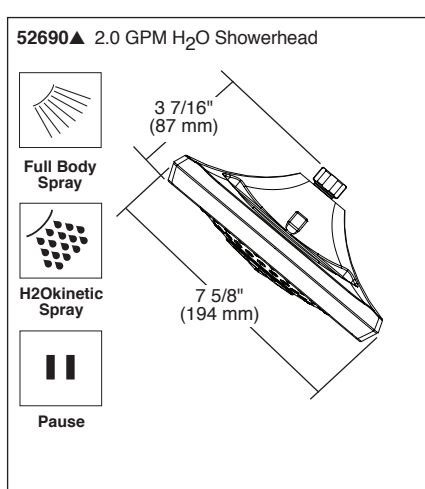

Delta reserves the right (1) to make changes in specifications and materials, and (2) to change or discontinue models, both without notice or obligation. Dimensions are for reference only. See current full-line price book or www.deltafaucet.com for finish options and product availability.