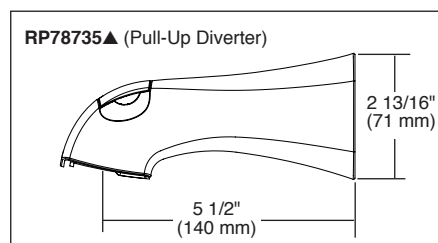

Delta reserves the right (1) to make changes in specifications and materials, and (2) to change or discontinue models, both without notice or obligation. Dimensions are for reference only. See current full-line price book or www.deltafaucet.com for finish options and product availability.