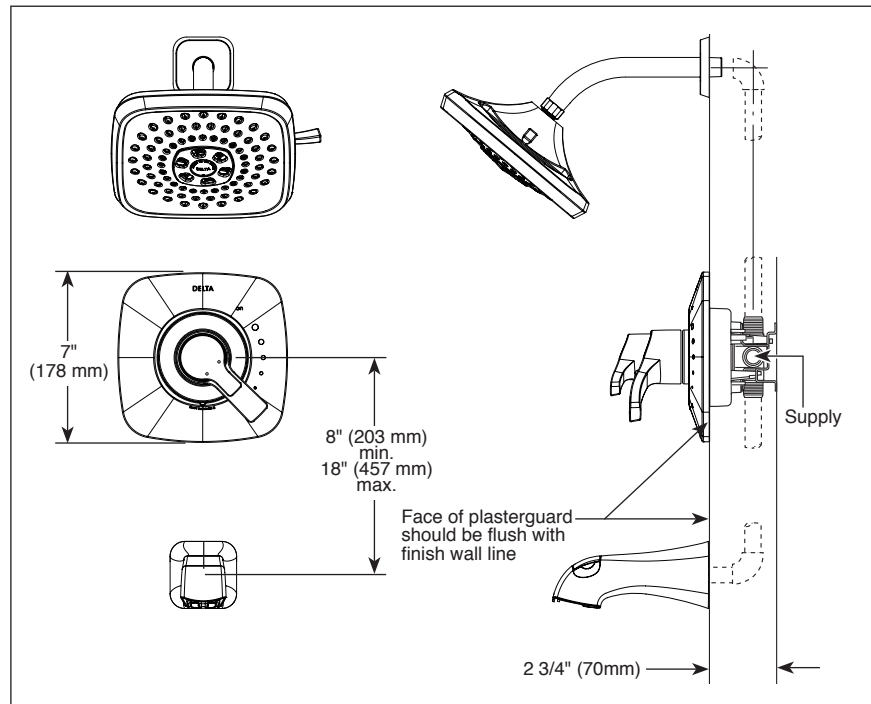

▲ Designate Proper Finish Suffix