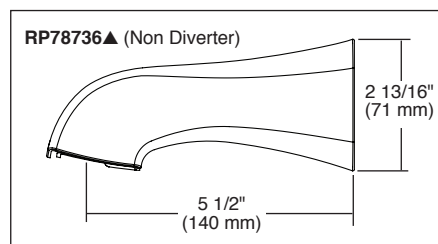

Delta reserves the right (1) to make changes in specifications and materials, and (2) to change or discontinue models, both without notice or obligation. Dimensions are for reference only. See current full-line price book or www.deltafaucet.com for finish options and product availability.