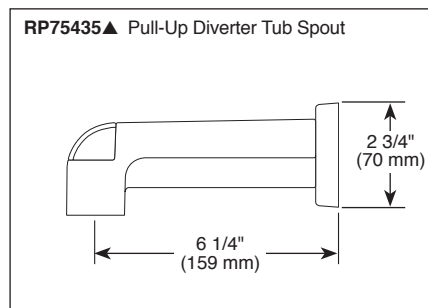

## TUB AND SHOWER FAUCET TRIM

- Ara™ Bath Collection
- Valve Only (T17067)
- Shower Only (T17267)
- Tub/Shower (T17467)

### FEATURES:

- Monitor® 17 Series pressure balanced bath mixing valve trim

### STANDARD SPECIFICATIONS:

- Maintains a balanced pressure of hot and cold water even when a valve is turned on or off elsewhere in the system
- Single function H<sub>2</sub>Okinetic® Technology showerhead; 2.0 gpm @ 80 PSI
- For use with MultiChoice® Universal rough valve body. (R10000 Series)
- Back-to-back installation capability
- Solid brass forged body
- Lever volume control handle; temperature adjustment dial
- Field adjustable to limit handle rotation into hot water zone
- Maximum dial rotation adjustable between 90° and 180°
- All parts replaceable from the front of the valve
- Red/blue indicator markings