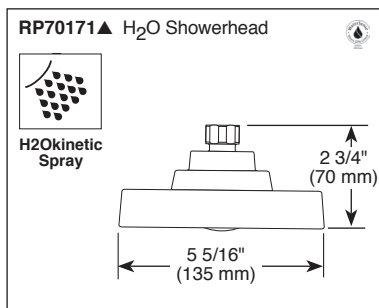

## TUB AND SHOWER FAUCET TRIM

- Ara™ Bath Collection
- Valve Only (T17067)
- Shower Only (T17267)
- Tub/Shower (T17467)

### FEATURES:

- Monitor® 17 Series pressure balanced bath mixing valve trim

### STANDARD SPECIFICATIONS:

- Maintains a balanced pressure of hot and cold water even when a valve is turned on or off elsewhere in the system
- Single function H<sub>2</sub>Okinetic® Technology showerhead; 2.0 gpm @ 80 PSI
- For use with MultiChoice® Universal rough valve body. (R10000 Series)
- Back-to-back installation capability
- Solid brass forged body
- Lever volume control handle; temperature adjustment dial
- Field adjustable to limit handle rotation into hot water zone
- Maximum dial rotation adjustable between 90° and 180°
- All parts replaceable from the front of the valve
- Red/blue indicator markings