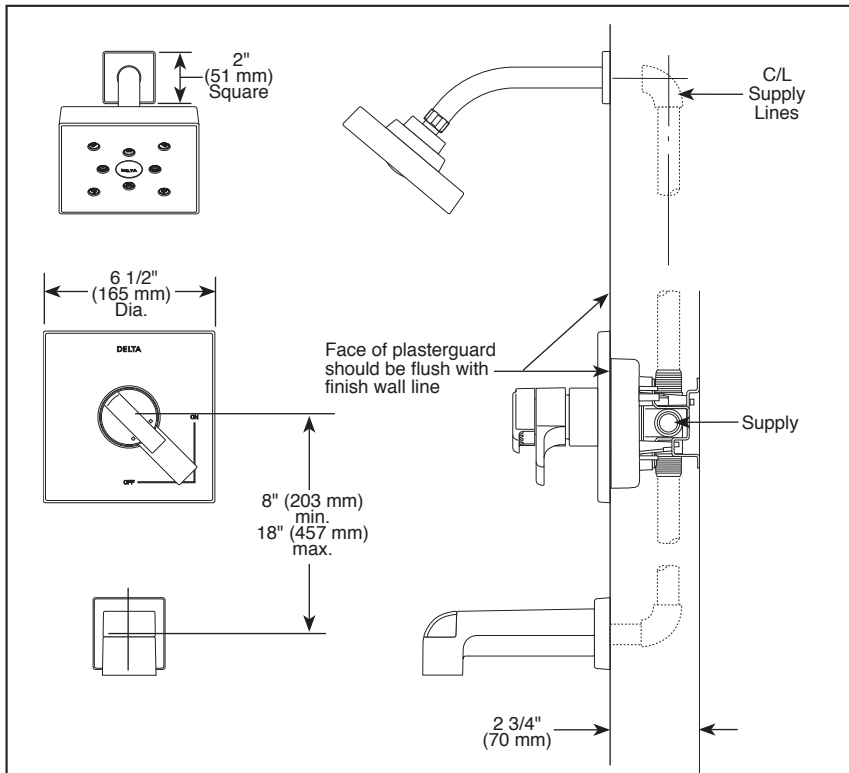

▲ Designate Proper Finish Suffix