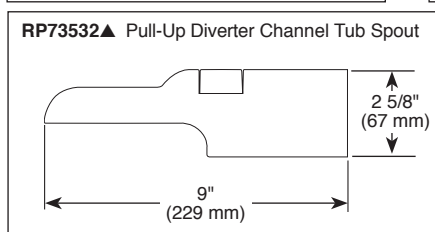

Submitted Model No.: _____

Specific Features: _____

▲ Designate Proper Finish Suffix

TUB AND SHOWER FAUCET TRIM

- Ara™ Bath Collection
- Valve Only (T17067)
- Shower Only (T17267)
- Tub/Shower (T17467)

FEATURES:

- Monitor® 17 Series pressure balanced bath mixing valve trim

STANDARD SPECIFICATIONS:

- Maintains a balanced pressure of hot and cold water even when a valve is turned on or off elsewhere in the system
- Single function H₂Okinetic® Technology showerhead; 2.0 gpm @ 80 PSI
- For use with MultiChoice® Universal rough valve body. (R10000 Series)
- Back-to-back installation capability
- Solid brass forged body
- Lever volume control handle; temperature adjustment dial
- Field adjustable to limit handle rotation into hot water zone
- Maximum dial rotation adjustable between 90° and 180°
- All parts replaceable from the front of the valve
- Red/blue indicator markings

WARRANTY

- Lifetime limited warranty on parts (other than electronic parts and batteries) and finishes: or, for commercial users, for 5 years from date of purchase.
- 5 year limited warranty on electronic parts (other than batteries); or, for commercial users, for 1 year from the date of purchase. No warranty is provided on batteries.

COMPLIES WITH:

- ASME A112.18.1 / CSA B125.1
- Indicates compliance to ICC/ANSI A117.1 - Valve control only
- EPA WaterSense®

55 E 11th Street, Indianapolis, Indiana 46280
350 South Edgeware Road, St. Thomas, ON N5P 4L1
© 2015 Masco Corporation of Indiana

Delta reserves the right (1) to make changes in specifications and materials, and (2) to change or discontinue models, both without notice or obligation. Dimensions are for reference only. See current full-line price book or www.deltafaucet.com for finish options and product availability.