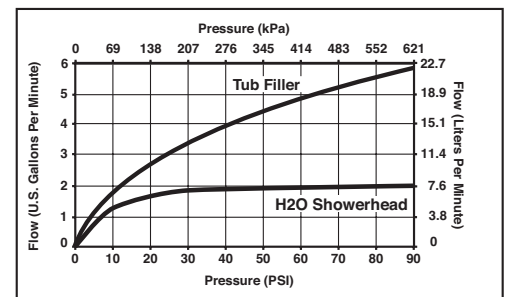

COMPLIES WITH:

- ASME A112.18.1 / CSA B125.1
- Indicates compliance to ICC/ANSI A117.1 - Valve control only
- EPA WaterSense®