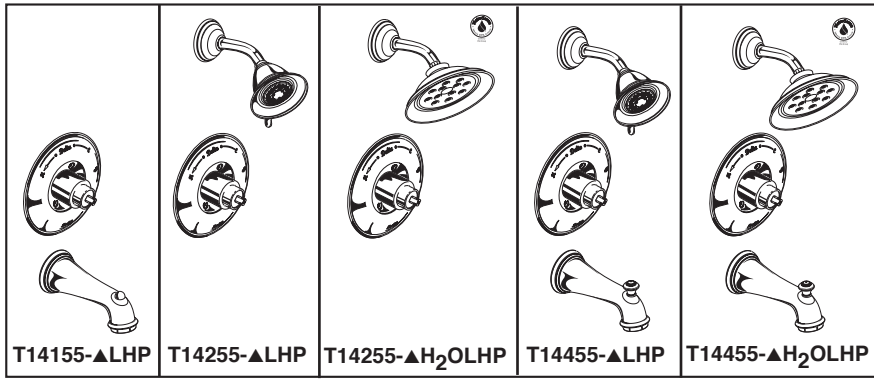

see what Delta can do™

TUB AND SHOWER FAUCET TRIM

- Victorian® Collection
- Tub Only (T14155 Series)
- Shower Only (T14255 Series)
- Tub/Shower (T14455 Series)

Submitted Model No.: _____

Specific Features: _____

FEATURES:

- Monitor® 14 Series pressure balanced bath mixing valve trim
- "H2O" models include H2O Kinetic® Technology showerhead

STANDARD SPECIFICATIONS:

- Maintains a balanced pressure of hot and cold water even when a valve is turned on or off elsewhere in the system.
- For use with MultiChoice® Universal rough valve body. (R10000 Series)
- Back-to-back installation capability.
- Solid brass forged body.
- Temperature only controlled with handle.
- Field adjustable to limit handle rotation into hot water zone.
- 120° maximum handle rotation.
- All parts replaceable from the front of the valve.
- Decorative trim ring available as RP34359.
- LHP - less handle program - see recommended handles below.
- Stem extension kit RP77991 can be ordered to allow for an additional 1 3/4" wall thickness. RP77991 ships with chrome escutcheon screws. For special finishes also order RP12630 escutcheon screws in desired finish.

COMPLIES WITH:

- ASME A112.18.1 / CSA B125.1
- ASSE 1016
- EPA WaterSense®

<p>RP34357▲ (Pull-Up Diverter)</p> <p>3 1/8" (79 mm) 6 1/2" (165 mm)</p>	<p>H716▲</p> <p>3" (76 mm)</p>	<p>RP34355▲ 2.5 GPM Dual Spray Touch-Clean® Showerhead</p> <p>4 1/4" (108 mm) 5 1/2" (140 mm)</p> <p>Full Spray Massage Spray</p>
<p>RP43028▲ (Non-Diverter)</p> <p>3 1/8" (79 mm) 6 1/2" (165 mm)</p>	<p>H712▲</p> <p>2 3/8" (60 mm)</p>	<p>RP70172▲ 1.75 GPM H2O Showerhead</p> <p>3 13/32" (86 mm) 7 29/32" (201 mm)</p> <p>Full Spray</p>
<p>RP34359▲</p> <p>8 5/8" (218.4 mm) 7 3/4" (197 mm)</p>		<p>RP77991 Available Extension Kit</p>