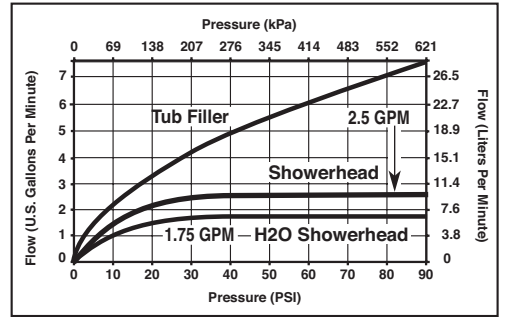

FEATURES:

- Monitor® 14 Series pressure balanced bath mixing valve trim
- "H2O" models include H2O Kinetic® Technology showerhead

STANDARD SPECIFICATIONS:

- Maintains a balanced pressure of hot and cold water even when a valve is turned on or off elsewhere in the system.
- For use with MultiChoice® Universal rough valve body. (R10000 Series)
- Back-to-back installation capability.
- Solid brass forged body.
- Temperature only controlled with handle.
- Field adjustable to limit handle rotation into hot water zone.
- 120° maximum handle rotation.
- All parts replaceable from the front of the valve.
- Decorative trim ring available as RP34359.
- LHP - less handle program - see recommended handles below.
- Stem extension kit RP77991 can be ordered to allow for an additional 1 3/4" wall thickness. RP77991 ships with chrome escutcheon screws. For special finishes also order RP12630 escutcheon screws in desired finish.

COMPLIES WITH:

- ASME A112.18.1 / CSA B125.1
- ASSE 1016
- EPA WaterSense®

<p>RP34357▲ (Pull-Up Diverter)</p> <p>3 1/8" (79 mm) 6 1/2" (165 mm)</p>	<p>H716▲</p> <p>3" (76 mm)</p>	<p>RP34355▲ 2.5 GPM Dual Spray Touch-Clean® Showerhead</p> <p>4 1/4" (108 mm) 5 1/2" (140 mm)</p> <p>Full Spray Massage Spray</p>
<p>RP43028▲ (Non-Diverter)</p> <p>3 1/8" (79 mm) 6 1/2" (165 mm)</p>	<p>H712▲</p> <p>2 3/8" (60 mm)</p>	<p>RP70172▲ 1.75 GPM H2O Showerhead</p> <p>3 13/32" (86 mm) 7 29/32" (201 mm)</p> <p>Full Spray</p>
<p>RP34359▲</p> <p>8 5/8" (218.4 mm) 7 3/4" (197 mm)</p>		<p>RP77991 Available Extension Kit</p>