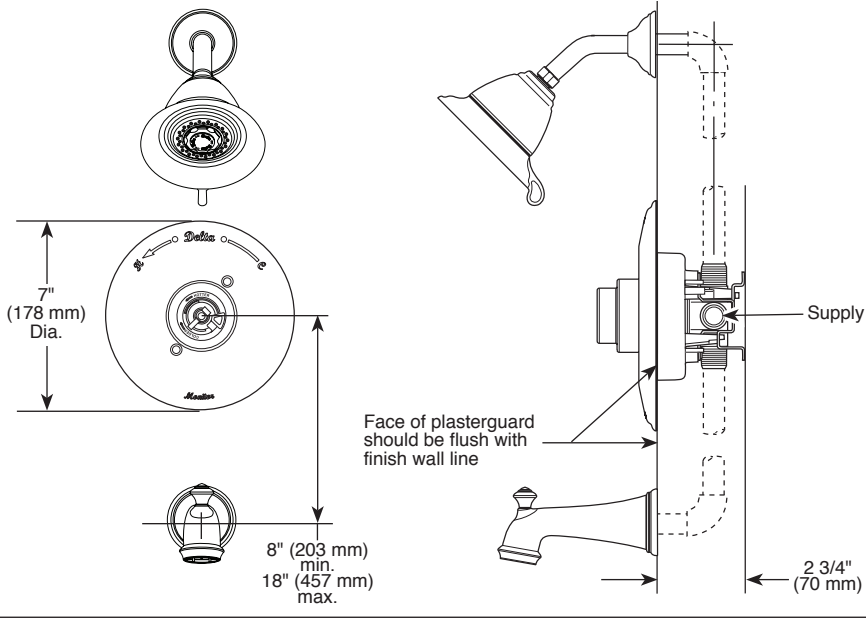

see what Delta can do™

TUB AND SHOWER FAUCET TRIM

- Victorian® Collection
- Tub Only (T14155 Series)
- Shower Only (T14255 Series)
- Tub/Shower (T14455 Series)

Submitted Model No.: _____

Specific Features: _____

FEATURES:

- Monitor® 14 Series pressure balanced bath mixing valve trim
- "H2O" models include H2O Kinetic® Technology showerhead

STANDARD SPECIFICATIONS:

- Maintains a balanced pressure of hot and cold water even when a valve is turned on or off elsewhere in the system.
- For use with MultiChoice® Universal rough valve body. (R10000 Series)
- Back-to-back installation capability.
- Solid brass forged body.
- Temperature only controlled with handle.
- Field adjustable to limit handle rotation into hot water zone.
- 120° maximum handle rotation.
- All parts replaceable from the front of the valve.
- Decorative trim ring available as RP34359.
- LHP - less handle program - see recommended handles below.
- Stem extension kit RP77991 can be ordered to allow for an additional 1 3/4" wall thickness. RP77991 ships with chrome escutcheon screws. For special finishes also order RP12630 escutcheon screws in desired finish.

COMPLIES WITH:

- ASME A112.18.1 / CSA B125.1
- ASSE 1016
- EPA WaterSense®

<p>RP34357▲ (Pull-Up Diverter)</p> <p>3 1/8" (79 mm) 6 1/2" (165 mm)</p>	<p>H716▲</p> <p>3" (76 mm)</p>	<p>RP34355▲ 2.5 GPM Dual Spray Touch-Clean® Showerhead</p> <p>4 1/4" (108 mm) 5 1/2" (140 mm)</p> <p>Full Spray Massage Spray</p>
<p>RP43028▲ (Non-Diverter)</p> <p>3 1/8" (79 mm) 6 1/2" (165 mm)</p>	<p>H712▲</p> <p>2 3/8" (60 mm)</p>	<p>RP70172▲ 1.75 GPM H2O Showerhead</p> <p>3 13/32" (86 mm) 7 29/32" (201 mm)</p> <p>Full Spray</p>
<p>RP34359▲</p> <p>8 5/8" (218.4 mm) 7 3/4" (197 mm)</p>		<p>RP77991 Available Extension Kit</p>