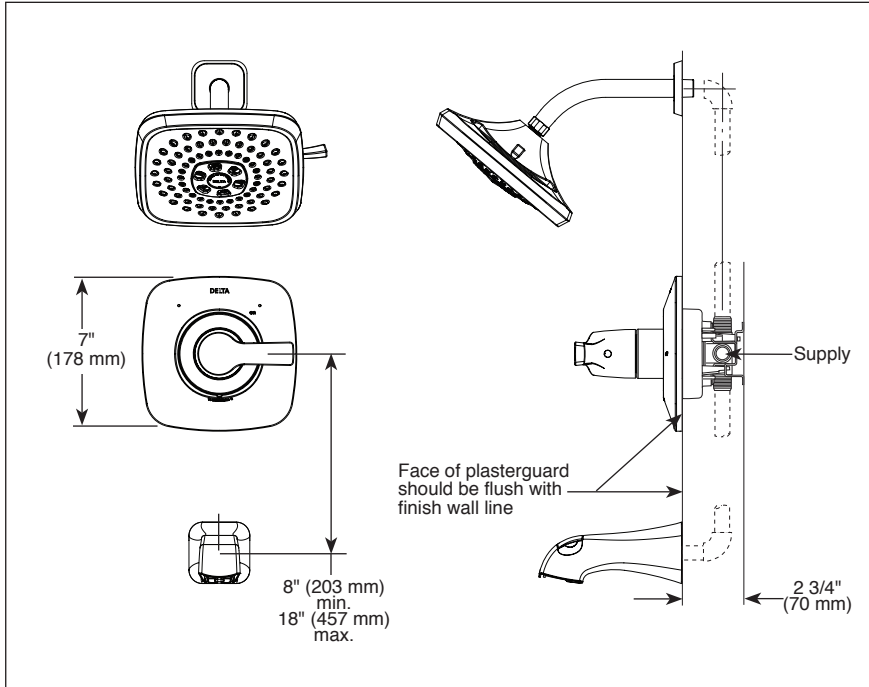

STANDARD SPECIFICATIONS:

- Maintains a balanced pressure of hot and cold water even when a valve is turned on or off elsewhere in the system.
- For use with MultiChoice® Universal rough valve body. (R10000 Series)
- Back-to-back installation capability.
- Solid brass forged body.
- Temperature only controlled with handle.
- Field adjustable to limit handle rotation into hot water zone.
- 120° maximum handle rotation.
- All parts replaceable from the front of the valve.
- 2.0 gpm @ 80 PSI (7.6 L/min @ 550 kPa).
- Red/blue pad print temperature indicator on the temperature adjustment dial.
- "-LHD" models indicate less showerhead.
- Stem extension kit RP77991 can be ordered to allow for an additional 1 3/4" wall thickness. RP77991 ships with chrome escutcheon screws. For special finishes also order RP12630 escutcheon screws in desired finish.

COMPLIES WITH:

- ASME A112.18.1 / CSA B125.1
- Indicates compliance to ICC/ANSI A117.1-Valve control only.
- EPA WaterSense®

55 E. 111th Street, Indianapolis, Indiana 46280
 350 South Edgeware Road, St. Thomas, ON N5P 4L1
 © 2015 Masco Corporation of Indiana

Submitted Model No.: _____

Specific Features: _____

52690▲ 2.0 GPM H₂O Showerhead

3 7/16" (87 mm)

7 5/8" (194 mm)

RP77991 Available Extension Kit

▲ Designate Proper Finish Suffix

Delta reserves the right (1) to make changes in specifications and materials, and (2) to change or discontinue models, both without notice or obligation. Dimensions are for reference only. See current full-line price book or www.deltafaucet.com for finish options and product availability.