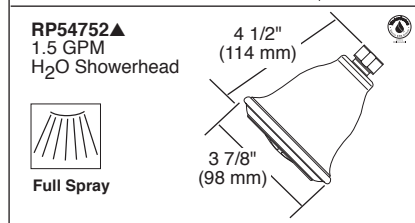

55 E 111th Street, Indianapolis, Indiana 46280
350 South Edgeware Road, St. Thomas, ON N5P 4L1
© 2013 Masco Corporation of Indiana

Delta reserves the right (1) to make changes in specifications and materials, and (2) to change or discontinue models, both without notice or obligation. Dimensions are for reference only. See current full-line price book or www.deltafaucet.com for finish options and product availability.