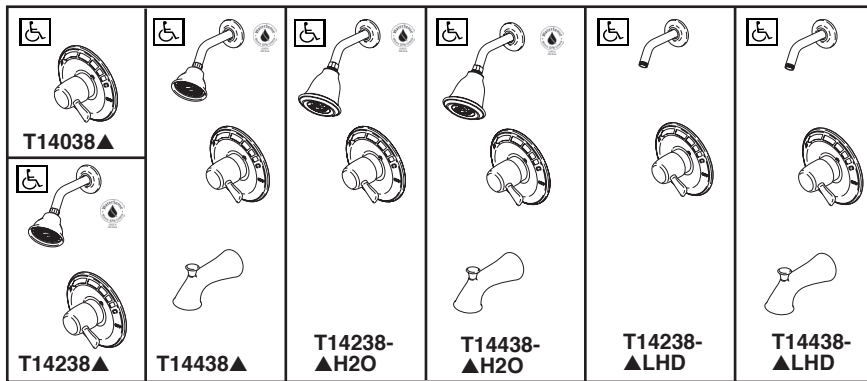

TUB AND SHOWER FAUCET TRIM

Submitted Model No.: _____

Specific Features: _____

- Lahara® Bath Collection
- Valve Only (T14038)
- Shower Only (T14238 & T14238-H2O)
- Tub/Shower (T14438 & T14438-H2O)

STANDARD SPECIFICATIONS:

- Monitor® 14 Series pressure balanced single handle mixing valve trim.
- Maintains a balanced pressure of hot and cold water even when a valve is turned on or off elsewhere in the system.
- For use with MultiChoice® Universal rough valve body. (R10000 Series)
- Back-to-back installation capability.
- Solid brass forged body.
- Temperature only controlled with handle.
- Field adjustable to limit handle rotation into hot water zone.
- 120° maximum handle rotation.
- All parts replaceable from the front of the valve.
- H₂O Kinetic Technology® 1.5 gpm max @ 80 PSI.
- "-LHD" models have pad printed red/blue temperature indication less showerhead.