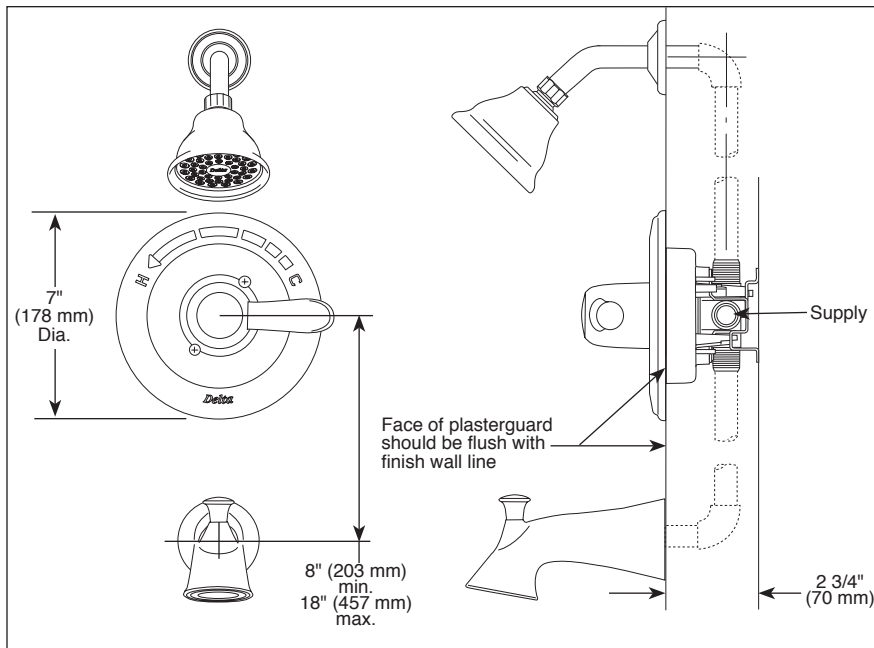

COMPLIES WITH:

- ASME A112.18.1 / CSA B125.1
- ASSE 1016
- Indicates compliance to ICC/ANSI A117.1
- EPA WaterSense®