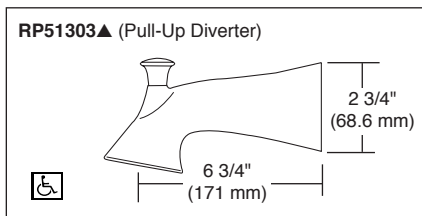

▲ Designate Proper Finish Suffix