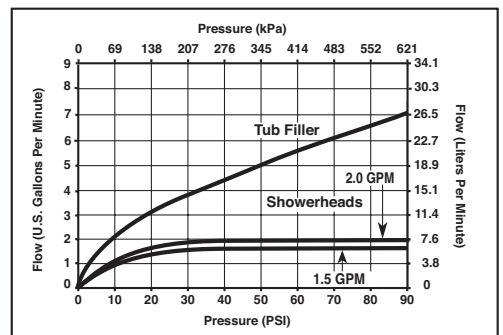

55 E 111th Street, Indianapolis, Indiana 46280
350 South Edgeware Road, St. Thomas, ON N5P 4L1
© 2013 Masco Corporation of Indiana

Delta reserves the right (1) to make changes in specifications and materials, and (2) to change or discontinue models, both without notice or obligation. Dimensions are for reference only. See current full-line price book or www.deltafaucet.com for finish options and product availability.