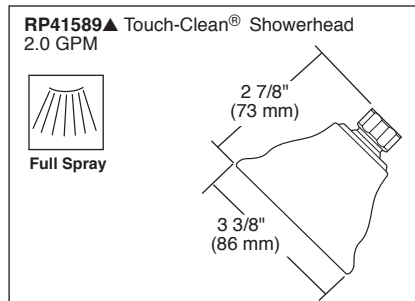

55 E 111th Street, Indianapolis, Indiana 46280
350 South Edgeware Road, St. Thomas, ON N5P 4L1
© 2013 Masco Corporation of Indiana

Delta reserves the right (1) to make changes in specifications and materials, and (2) to change or discontinue models, both without notice or obligation. Dimensions are for reference only. See current full-line price book or www.deltafaucet.com for finish options and product availability.