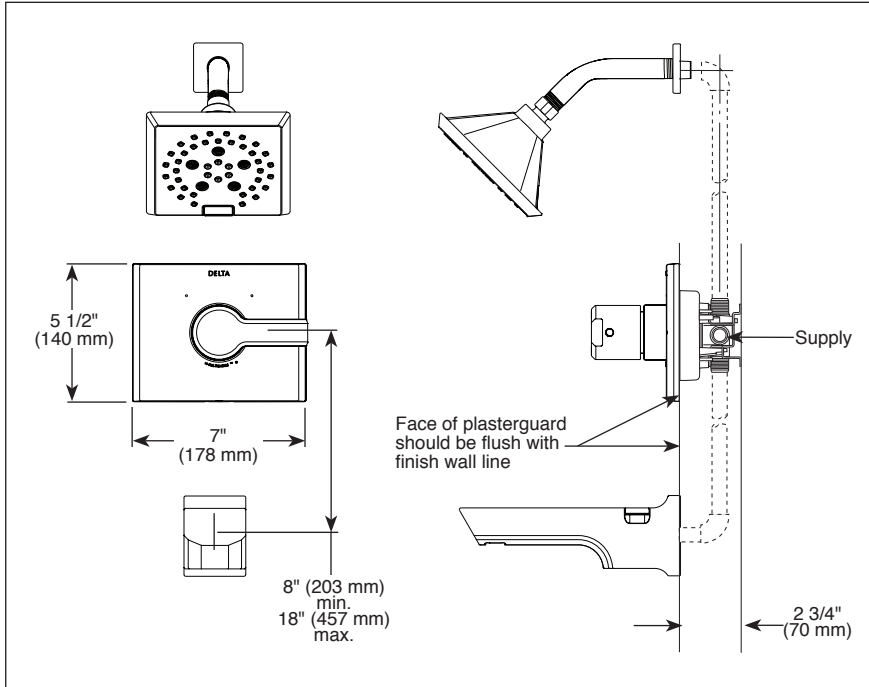

RP90158▲ (Pull-Up Diverter)

3 1/4" (83mm) height
9" (229 mm) length
*Tub spout uses 1/2"-14 NPT with 3/8" stub out.

RP90159▲ (Non Diverter)

2 5/8" (67mm) height
9" (229 mm) length
*Tub spout uses 1/2"-14 NPT with 3/8" stub out.

RP77991 Available Extension Kit

52664▲ 1.75 GPM H₂O Showerhead

3 3/4" (95 mm) height
5 3/4" (146 mm) width

- Full Body Spray
- H₂Okinetic Spray
- Pause
- Full Spray w/Massage
- Massage Spray

▲ Designate Proper Finish Suffix

Delta reserves the right (1) to make changes in specifications and materials, and (2) to change or discontinue models, both without notice or obligation. Dimensions are for reference only. See current full-line price book or www.deltafaucet.com for finish options and product availability.