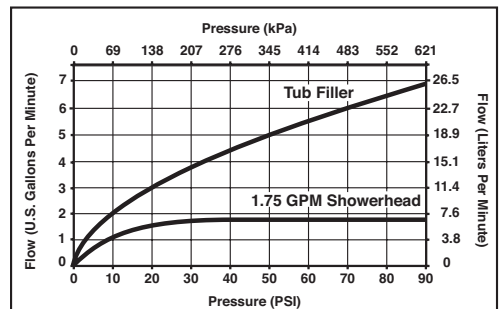

FEATURES:

- Monitor® 14 Series pressure balanced bath single handle mixing valve trim
- Five-setting H₂Okinetic® Technology showerhead

STANDARD SPECIFICATIONS:

- Maintains a balanced pressure of hot and cold water even when a valve is turned on or off elsewhere in the system.
- For use with MultiChoice® Universal rough valve body. (R10000 Series)
- Back-to-back installation capability.
- Temperature only controlled with handle.
- Field adjustable to limit handle rotation into hot water zone.
- 120° maximum handle rotation.
- All parts replaceable from the front of the valve.
- Max. 1.75 gpm @ 80 psi. 7.60 L/min @ 550 kPa.
- Red/blue pad print temperature indicator on the shower escutcheon.
- "-LHD" models indicate less showerhead.
- Stem extension kit RP77991 can be ordered to allow for an additional 1 3/4" wall thickness. RP77991 ships with chrome escutcheon screws. For special finishes also order RP12630 escutcheon screws in desired finish.

WARRANTY

- Lifetime limited warranty on parts (other than electronic parts and batteries) and finishes: or, for commercial users, for 5 years from date of purchase.
- 5 year limited warranty on electronic parts (other than batteries); or, for commercial users, for 1 year from the date of purchase. No warranty is provided on batteries.

COMPLIES WITH:

- ASME A112.18.1 / CSA B125.1
- Indicates compliance to ICC/ANSI A117.1-Valve control only.
- EPA WaterSense®

Submitted Model No.: _____

Specific Features: _____