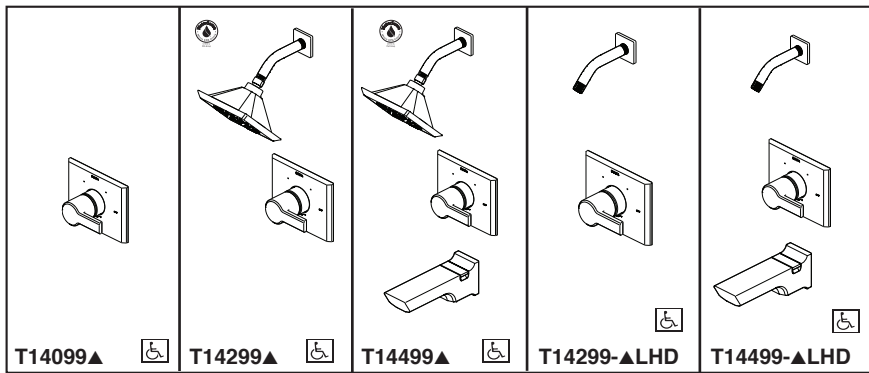

FEATURES:

- Monitor® 14 Series pressure balanced bath single handle mixing valve trim
- Five-setting H₂Okinetic® Technology showerhead

STANDARD SPECIFICATIONS:

- Maintains a balanced pressure of hot and cold water even when a valve is turned on or off elsewhere in the system.
- For use with MultiChoice® Universal rough valve body. (R10000 Series)
- Back-to-back installation capability.
- Temperature only controlled with handle.
- Field adjustable to limit handle rotation into hot water zone.
- 120° maximum handle rotation.
- All parts replaceable from the front of the valve.
- Max. 1.75 gpm @ 80 psi. 7.60 L/min @ 550 kPa.
- Red/blue pad print temperature indicator on the shower escutcheon.
- "-LHD" models indicate less showerhead.
- Stem extension kit RP77991 can be ordered to allow for an additional 1 3/4" wall thickness. RP77991 ships with chrome escutcheon screws. For special finishes also order RP12630 escutcheon screws in desired finish.

WARRANTY

- Lifetime limited warranty on parts (other than electronic parts and batteries) and finishes: or, for commercial users, for 5 years from date of purchase.
- 5 year limited warranty on electronic parts (other than batteries); or, for commercial users, for 1 year from the date of purchase. No warranty is provided on batteries.

COMPLIES WITH:

- ASME A112.18.1 / CSA B125.1
- Indicates compliance to ICC/ANSI A117.1-Valve control only.
- EPA WaterSense®

Submitted Model No.: _____

Specific Features: _____