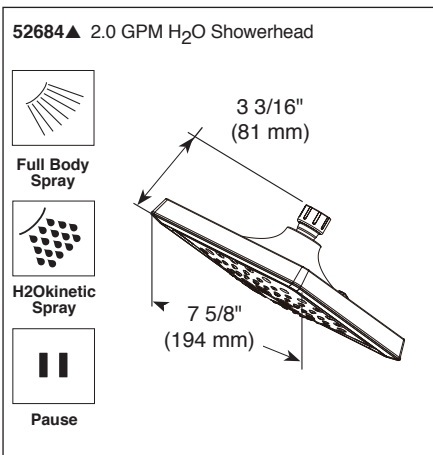

Delta reserves the right (1) to make changes in specifications and materials, and (2) to change or discontinue models, both without notice or obligation. Dimensions are for reference only. See current full-line price book or www.deltafaucet.com for finish options and product availability.