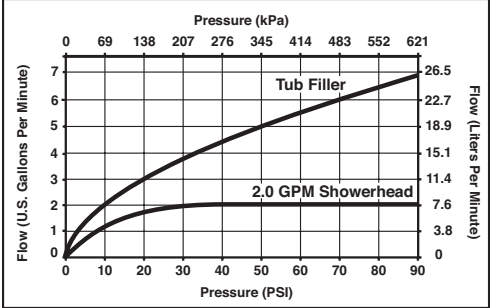

STANDARD SPECIFICATIONS:

- Maintains a balanced pressure of hot and cold water even when a valve is turned on or off elsewhere in the system.
- For use with MultiChoice® Universal rough valve body. (R10000 Series)
- Back-to-back installation capability.
- Solid brass forged body.
- Temperature only controlled with handle.
- Field adjustable to limit handle rotation into hot water zone.
- 120° maximum handle rotation.
- All parts replaceable from the front of the valve.
- Max. 2.0 gpm @ 80 psi, 7.60 L/min @ 550 kPa.
- Red/blue pad print temperature indicator on the temperature adjustment dial.
- "-LHD" models indicate less showerhead.
- Stem extension kit RP77991 can be ordered to allow for an additional 1 3/4" wall thickness. RP77991 ships with chrome escutcheon screws. For special finishes also order RP12630 escutcheon screws in desired finish.

WARRANTY

- Lifetime limited warranty on parts (other than electronic parts and batteries) and finishes: or, for commercial users, for 5 years from date of purchase.
- 5 year limited warranty on electronic parts (other than batteries); or, for commercial users, for 1 year from the date of purchase. No warranty is provided on batteries.

COMPLIES WITH:

- ASME A112.18.1 / CSA B125.1
- ♿ Indicates compliance to ICC/ANSI A117.1-Valve control only.
- EPA WaterSense®

55 E. 111th Street, Indianapolis, Indiana 46280
350 South Edgeware Road, St. Thomas, ON N5P 4L1
© 2016 Masco Corporation of Indiana