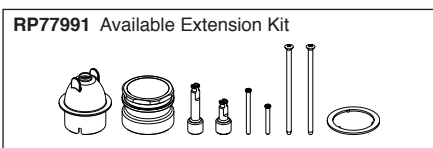

Delta reserves the right (1) to make changes in specifications and materials, and (2) to change or discontinue models, both without notice or obligation. Dimensions are for reference only. See current full-line price book or www.deltafaucet.com for finish options and product availability.