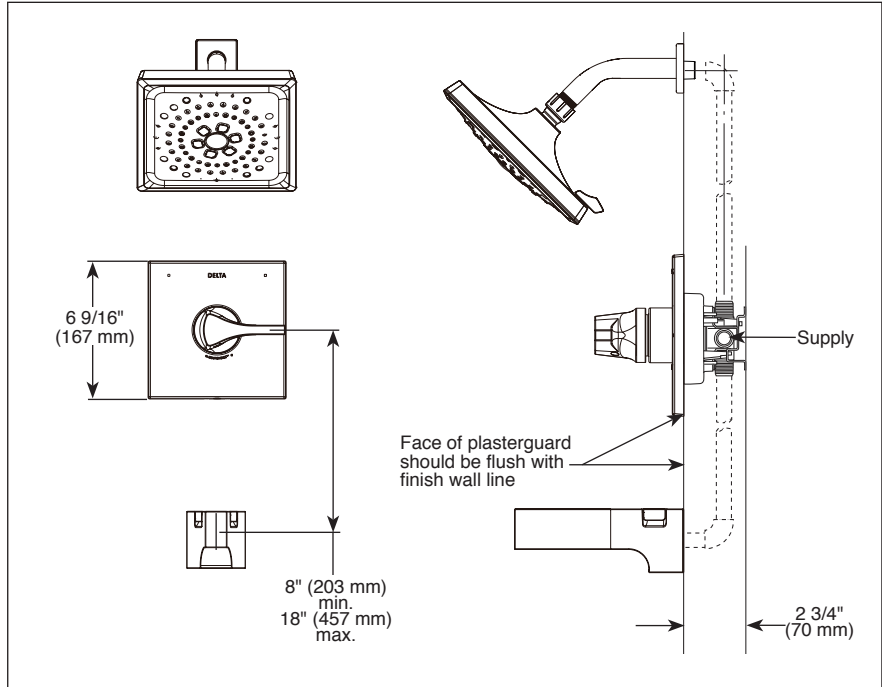

▲ Designate Proper Finish Suffix