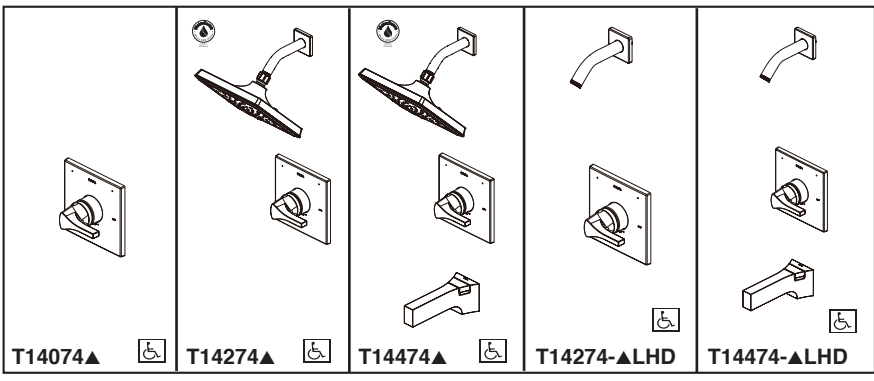

Submitted Model No.: _____
Specific Features: _____