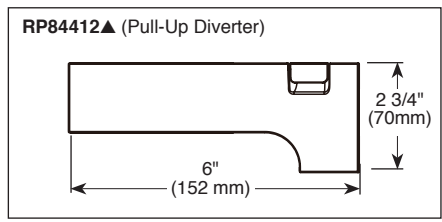

Delta reserves the right (1) to make changes in specifications and materials, and (2) to change or discontinue models, both without notice or obligation. Dimensions are for reference only. See current full-line price book or www.deltafaucet.com for finish options and product availability.