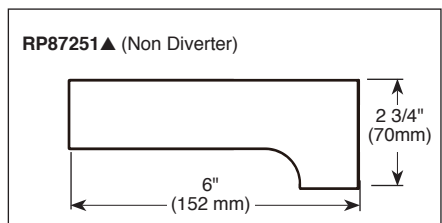

Delta reserves the right (1) to make changes in specifications and materials, and (2) to change or discontinue models, both without notice or obligation. Dimensions are for reference only. See current full-line price book or www.deltafaucet.com for finish options and product availability.