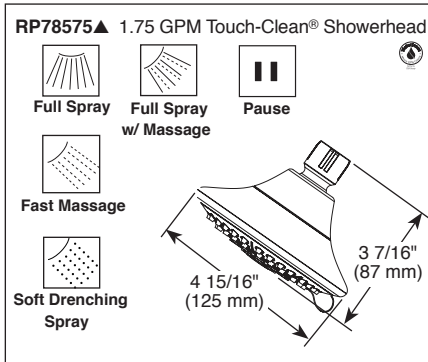

## see what Delta can do™ TUB AND SHOWER FAUCET TRIM

- Linden™ Bath Collection
- Valve Only (T14093)
- Shower Only (T14293)
- Tub/Shower (T14493)

### FEATURES:

- Monitor® 14 Series pressure balanced bath single handle mixing valve trim

### STANDARD SPECIFICATIONS:

- Maintains a balanced pressure of hot and cold water even when a valve is turned on or off elsewhere in the system.
- For use with MultiChoice® Universal rough valve body. (R10000 Series)
- Back-to-back installation capability.
- Solid brass forged body.
- Temperature only controlled with handle.
- Field adjustable to limit handle rotation into hot water zone.
- 120° maximum handle rotation.
- All parts replaceable from the front of the valve.
- 1.75 gpm @ 80 psi, 6.6 L/min @ 550 kPa
- Stem extension kit RP77991 can be ordered to allow for an additional 1 3/4" wall thickness. RP77991 ships with chrome escutcheon screws. For special finishes also order RP12630 escutcheon screws in desired finish.