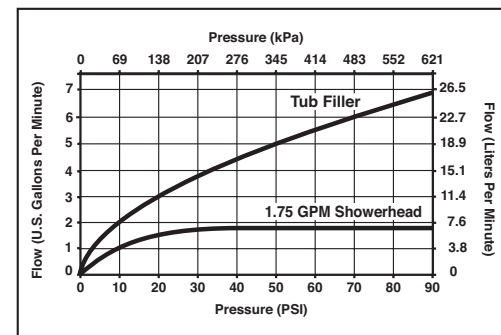

COMPLIES WITH:

- ASME A112.18.1 / CSA B125.1
- ASSE 1016
- Indicates compliance to ICC/ANSI A117.1 - Valve control only
- EPA WaterSense®