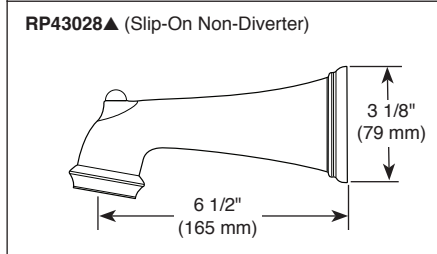

▲ Designate Proper Finish Suffix