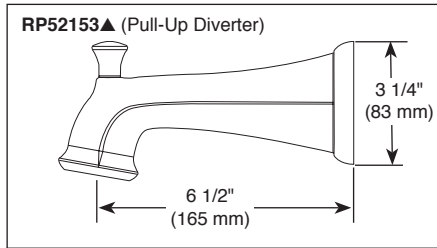

▲ Designate Proper Finish Suffix