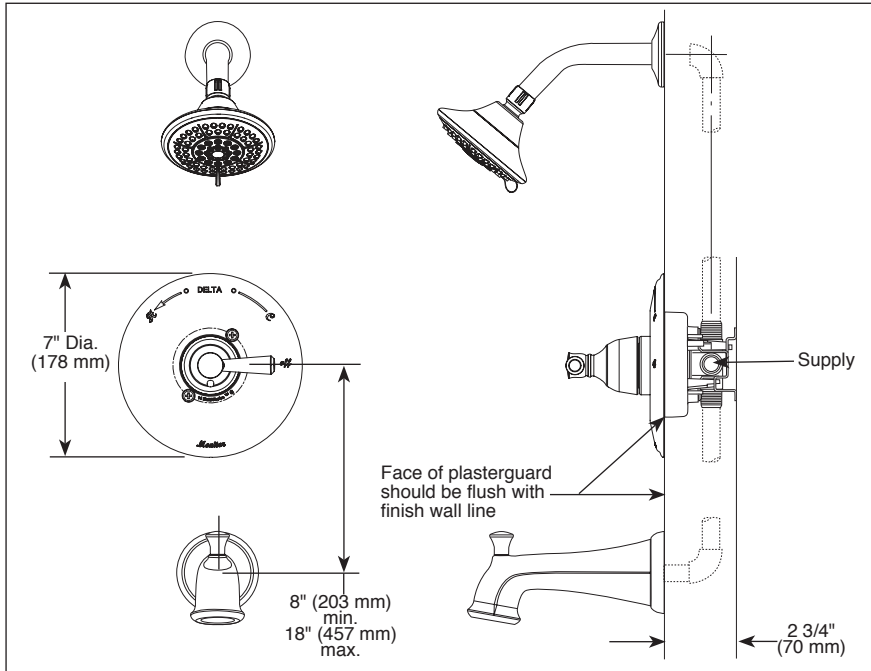

▲ Designate Proper Finish Suffix