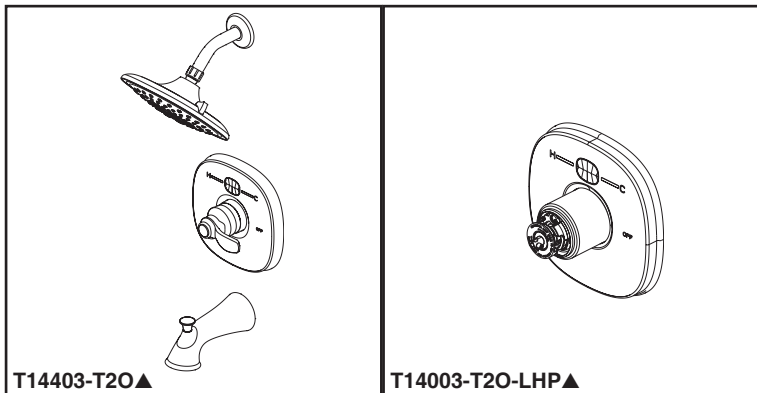

TUB AND SHOWER FAUCET TRIM

- Transitional Temp₂O™ Tub/Shower and Valve only
- Temperature display changes color as temperature changes
- Easy-turn 3-spray adjustable showerhead
- Touch-Clean® Nozzles
- Uses 3 AAA batteries (Included)
- Option for °F / °C
- Low battery indicator on LED screen

STANDARD SPECIFICATIONS:

- Monitor® 14 Series pressure balanced bath mixing valve trim.
- Maintains a balanced pressure of hot and cold water even when a valve is turned on or off elsewhere in the system.
- For use with MultiChoice® Universal rough valve body. (R10000 Series).
- Back-to-back installation capability.
- Solid brass forged body.
- Temperature only controlled with handle.
- Field adjustable to limit handle rotation into hot water zone.
- 120° maximum handle rotation.

WARRANTY

- Lifetime limited warranty on parts (other than electronic parts and batteries) and finishes; or, for commercial users, for 5 years from the date of purchase.
- 5 year limited warranty on electronic parts (other than batteries); or for commercial users, for 1 year from the date of purchase. No warranty is provided on batteries.

COMPLIES WITH

- ASME A112.18.1 / CSA B125.1
- Indicates compliance to ICC/ANSI A117.1 - Valve control only
- EPA WaterSense®

Submitted Model No.: _____

Specific Features: _____