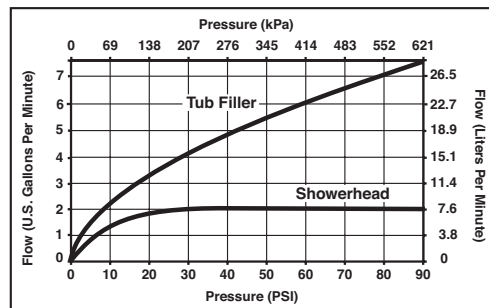

TUB AND SHOWER FAUCET TRIM

- Transitional Temp₂O™ Tub/Shower and Valve only
- Temperature display changes color as temperature changes
- Easy-turn 3-spray adjustable showerhead
- Touch-Clean® Nozzles
- Uses 3 AAA batteries (Included)
- Option for °F / °C
- Low battery indicator on LED screen

STANDARD SPECIFICATIONS:

- Monitor® 14 Series pressure balanced bath mixing valve trim.
- Maintains a balanced pressure of hot and cold water even when a valve is turned on or off elsewhere in the system.
- For use with MultiChoice® Universal rough valve body. (R10000 Series).
- Back-to-back installation capability.
- Solid brass forged body.
- Temperature only controlled with handle.
- Field adjustable to limit handle rotation into hot water zone.
- 120° maximum handle rotation.

WARRANTY

- Lifetime limited warranty on parts (other than electronic parts and batteries) and finishes; or, for commercial users, for 5 years from the date of purchase.
- 5 year limited warranty on electronic parts (other than batteries); or for commercial users, for 1 year from the date of purchase. No warranty is provided on batteries.

COMPLIES WITH

- ASME A112.18.1 / CSA B125.1
- Indicates compliance to ICC/ANSI A117.1 - Valve control only
- EPA WaterSense®

Submitted Model No.: _____

Specific Features: _____