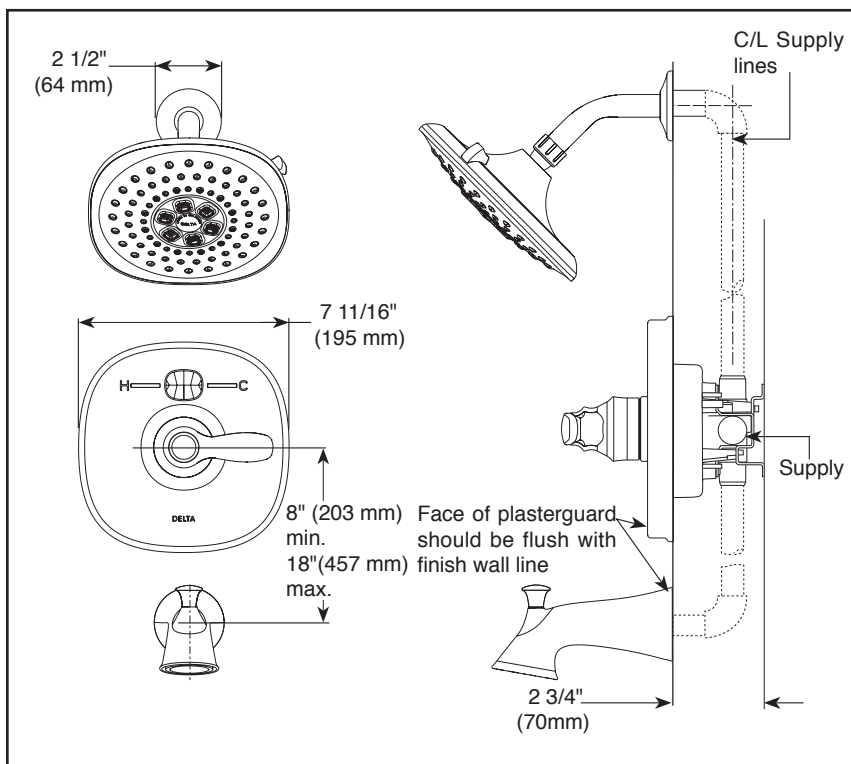

TUB AND SHOWER FAUCET TRIM

- Transitional Temp₂O™ Tub/Shower and Valve only
- Temperature display changes color as temperature changes
- Easy-turn 3-spray adjustable showerhead
- Touch-Clean® Nozzles
- Uses 3 AAA batteries (Included)
- Option for °F / °C
- Low battery indicator on LED screen

STANDARD SPECIFICATIONS:

- Monitor® 14 Series pressure balanced bath mixing valve trim.
- Maintains a balanced pressure of hot and cold water even when a valve is turned on or off elsewhere in the system.
- For use with MultiChoice® Universal rough valve body. (R10000 Series).
- Back-to-back installation capability.
- Solid brass forged body.
- Temperature only controlled with handle.
- Field adjustable to limit handle rotation into hot water zone.
- 120° maximum handle rotation.

COMPLIES WITH

- ASME A112.18.1 / CSA B125.1
- Indicates compliance to ICC/ANSI A117.1 - Valve control only
- EPA WaterSense®

Submitted Model No.: _____

Specific Features: _____

52686 ▲ (Showerhead)

- H₂Okinetic™ Spray
- Full Body Spray
- Pause

RP51303 ▲ (Pull-Up Diverter)

▲ Designate proper finish suffix

Delta reserves the right (1) to make changes in specifications and materials, and (2) to change or discontinue models, both without notice or obligation. Dimensions are for reference only. See current full-line price book or www.deltafaucet.com for finish options and product availability.